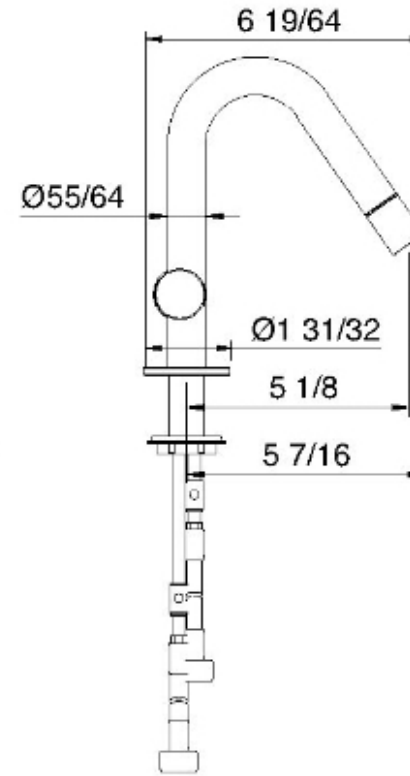

# 1122

Single-hole bidet faucet with swivel spray

FINISHES:

FROSTED INOX

RUBINETTERIE  
**treemme**  
*instruments for water*