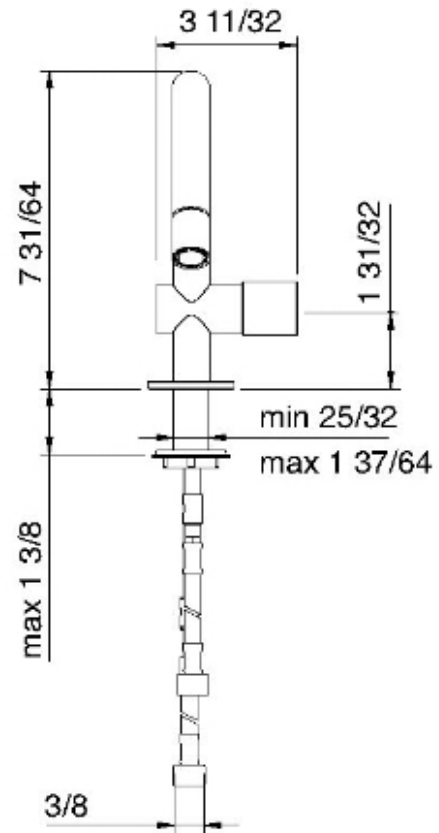

# 1122

Single-hole bidet faucet with swivel spray

FINISHES:

FROSTED INOX

RUBINETTERIE  
**treemme**  
*instruments for water*