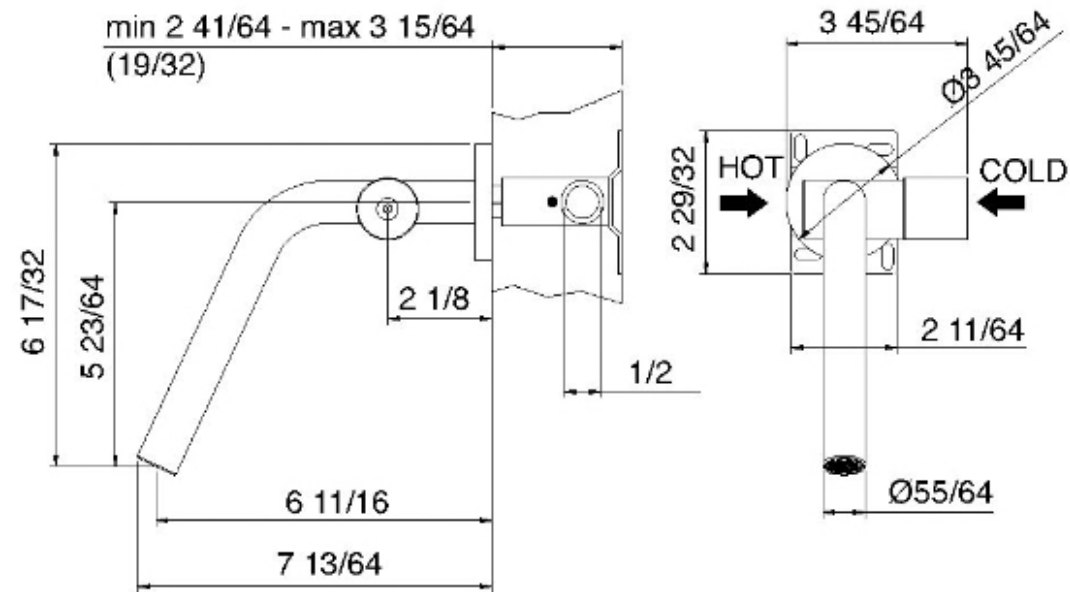

# 1151\_\_03

Wallmount lavatory faucet with two handles

FINISHES:

FROSTED INOX

RUBINETTERIE  
**tremme**  
*instruments for water*