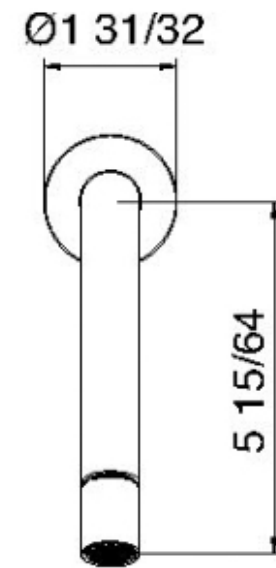

1179

Wallmount bidet faucet spout with swivel spray

FINISHES:

FROSTED INOX

treeemme RUBINETTERIE
instruments for water