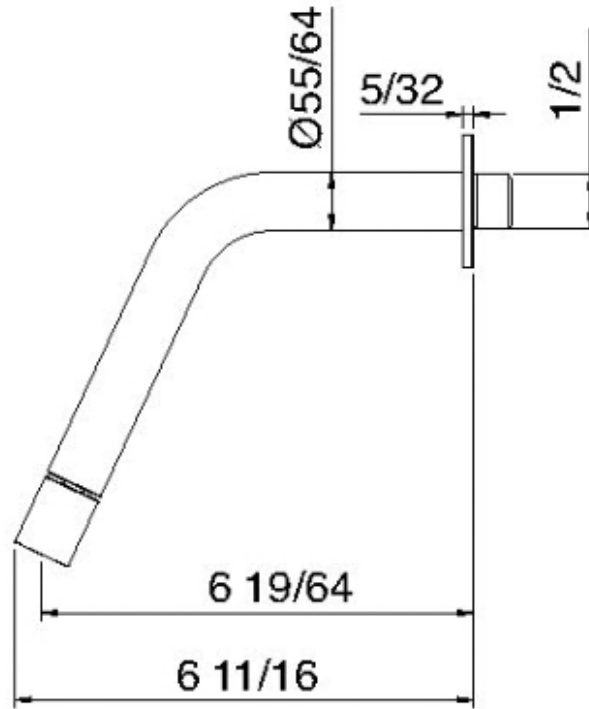

1179

Wallmount bidet faucet spout with swivel spray

FINISHES:

FROSTED INOX

treeemme RUBINETTERIE
instruments for water