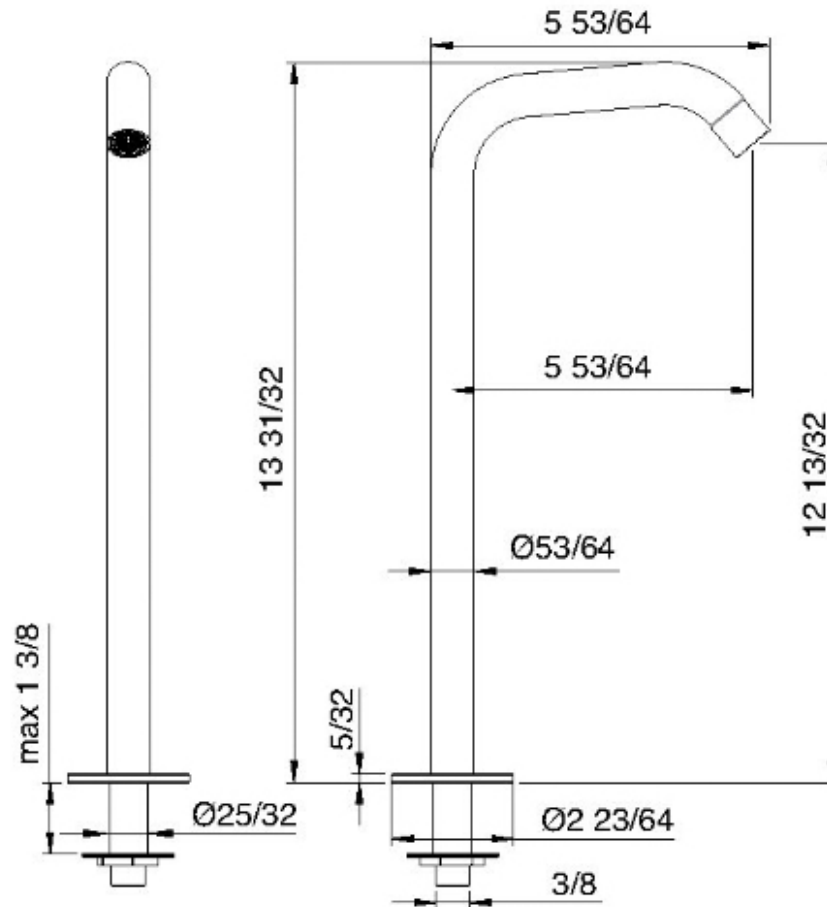

1310__30

Tall lavatory faucet spout

FINISHES:

FROSTED INOX

RUBINETTERIE
treemme
instruments for water