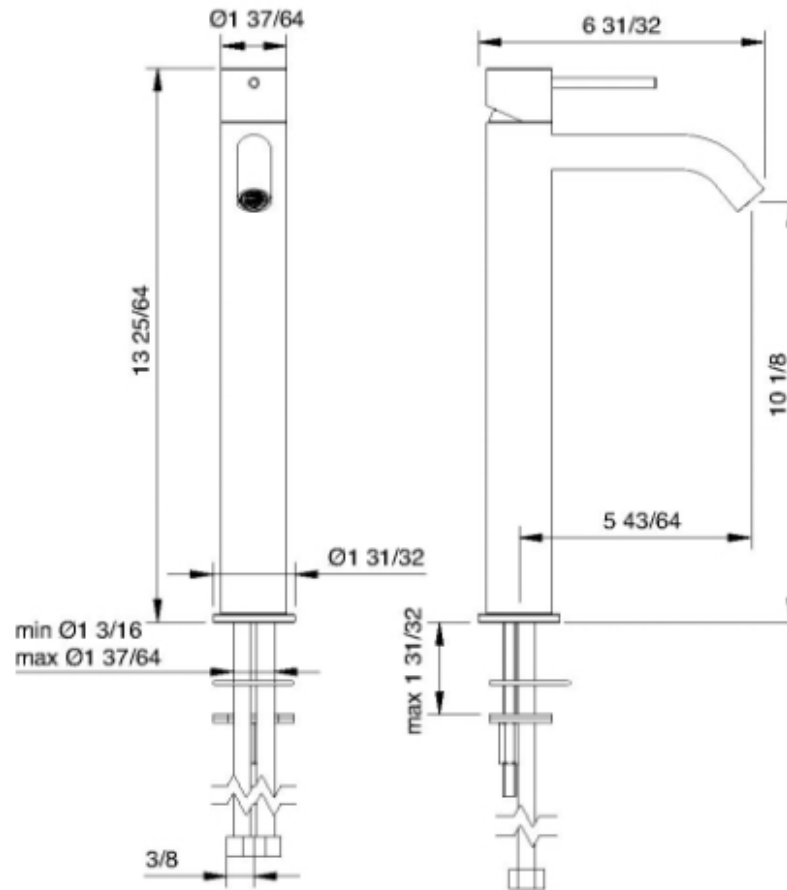

# 1318

Tall single-hole lavatory faucet

FINISHES:

FROSTED INOX

RUBINETTERIE  
**treemme**  
*instruments for water*