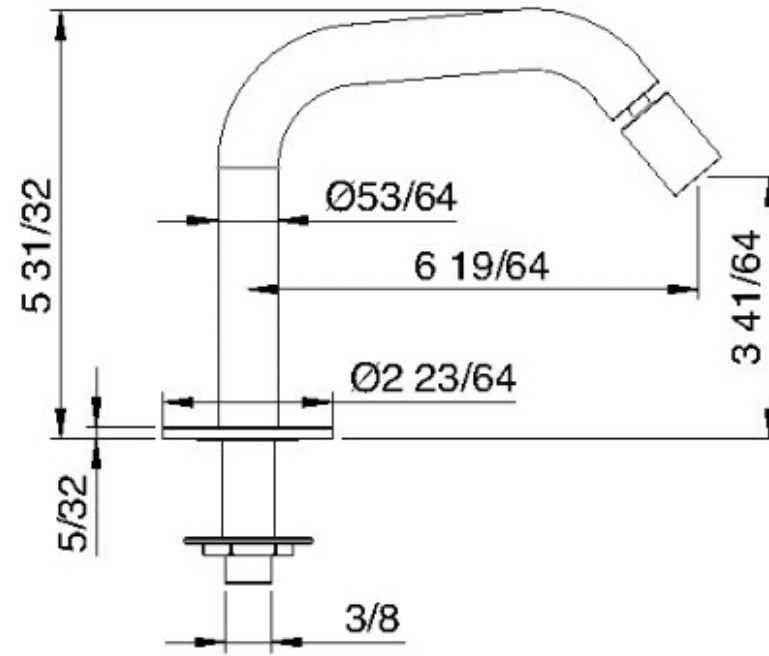

1320__10

Bidet faucet spout with swivel spray

FINISHES:

FROSTED INOX

RUBINETTERIE
treemme
instruments for water