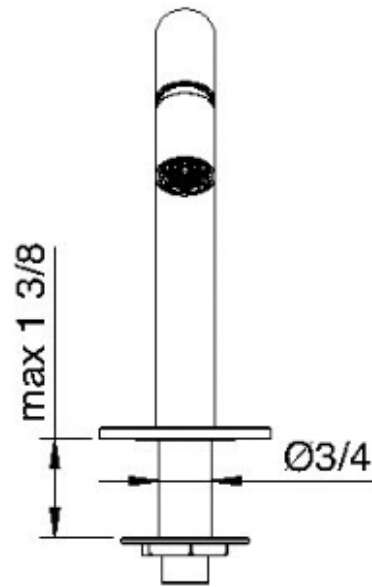

1320__10

Bidet faucet spout with swivel spray

FINISHES:

FROSTED INOX

RUBINETTERIE
treemme
instruments for water