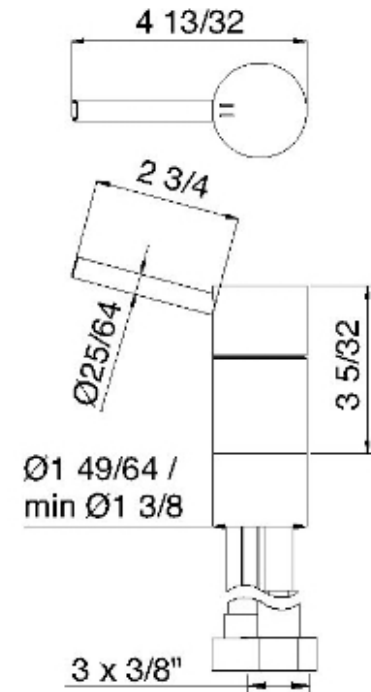

# 1329

Pull-out single stream mode kitchen faucet with side handle

FINISHES:

FROSTED INOX

RUBINETTERIE  
**treemme**  
*instruments for water*