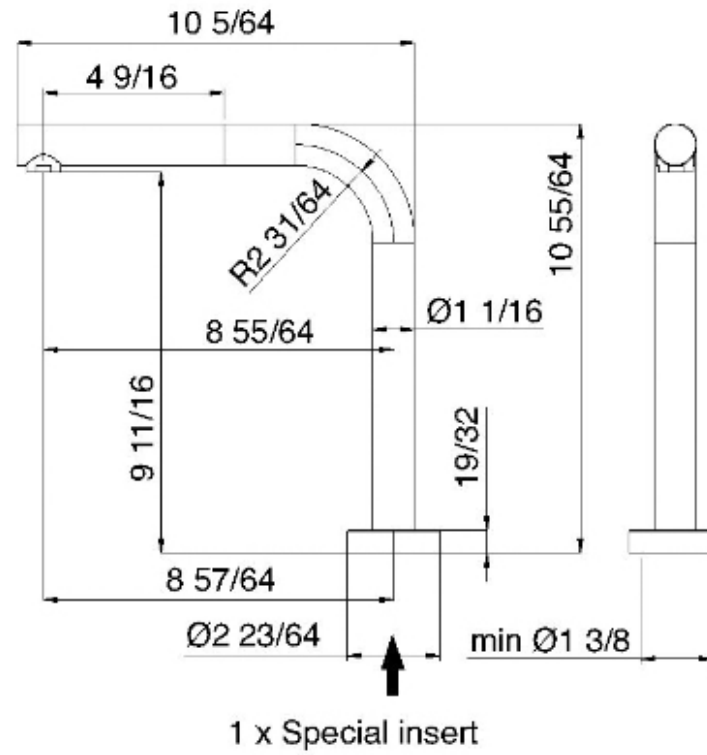

# 1329

Pull-out single stream mode kitchen faucet with side handle

FINISHES:

FROSTED INOX

RUBINETTERIE  
**treemme**  
*instruments for water*