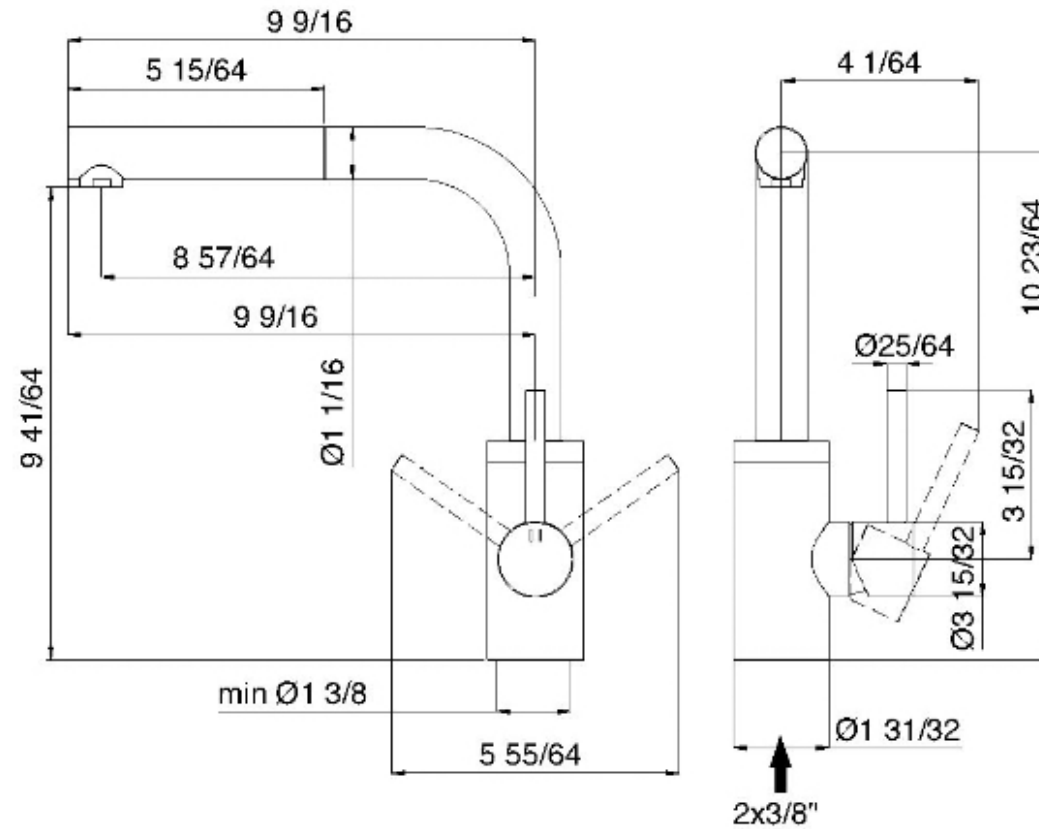

# 1343

Pull-out single stream mode kitchen faucet

FINISHES:

FROSTED INOX

**tremme** RUBINETTERIE  
*instruments for water*