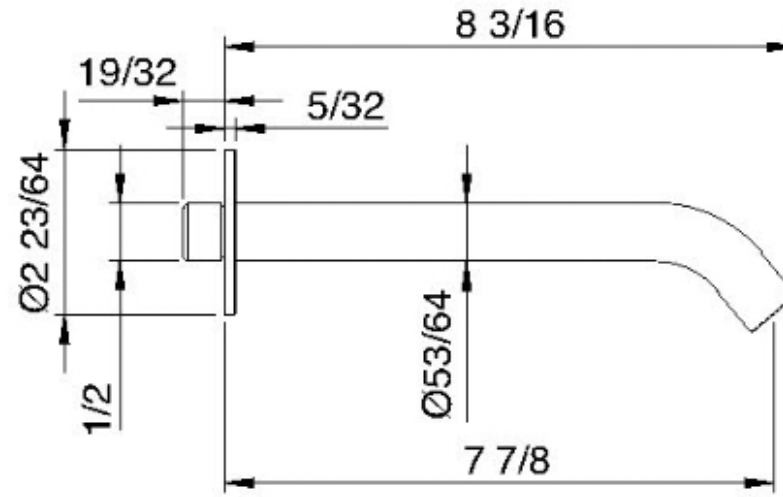

1361HF

Long high flow round wallmount spout

FINISHES:

FROSTED INOX

RUBINETTERIE
tremme
instruments for water