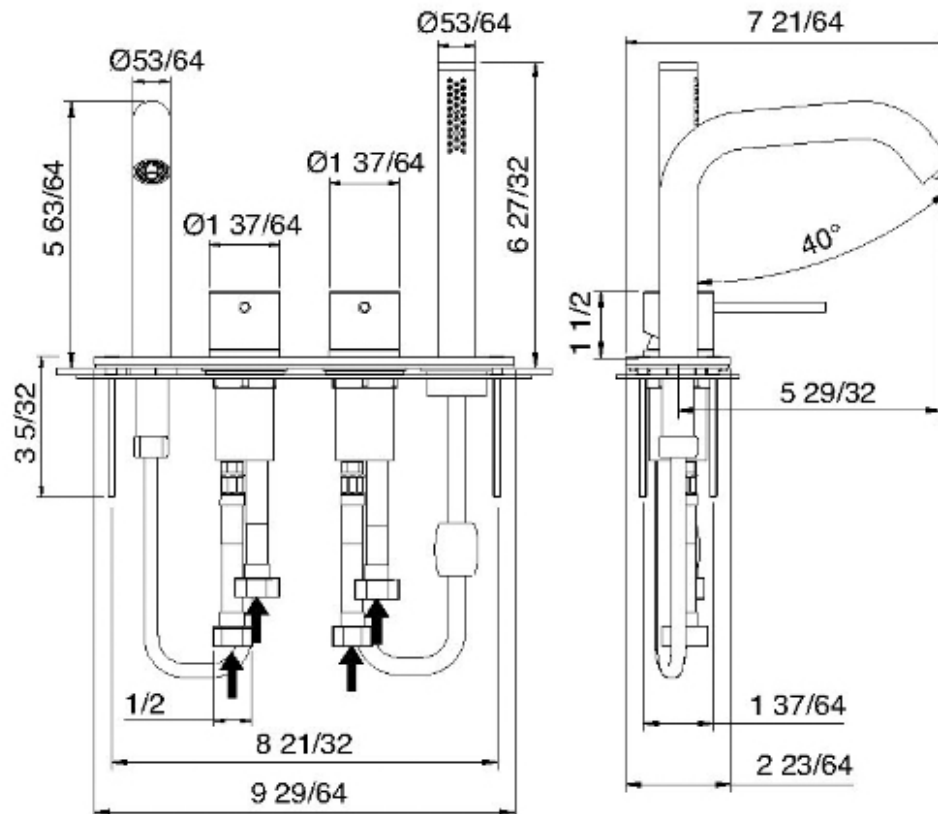

1368

4-piece deckmount tub filler with handshower

FINISHES:

FROSTED INOX

treemme RUBINETTERIE
instruments for water