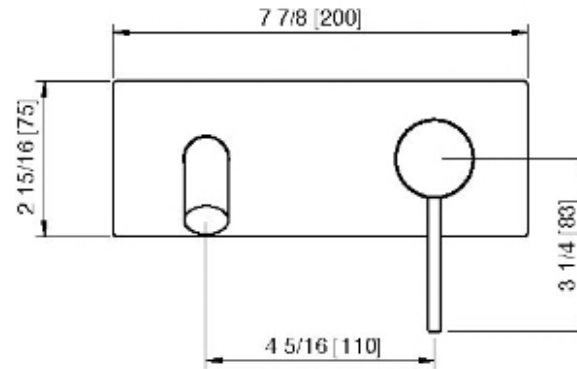

13A5__02

Wallmount lavatory faucet – Requires rough AA51A5ZZ01

FINISHES:

FROSTED INOX

RUBINETTERIE
treemme
instruments for water