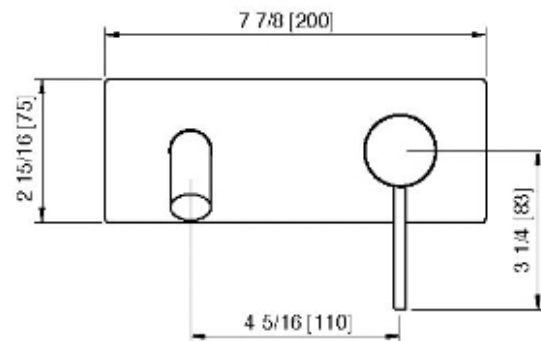

# 13A6\_\_02

Long wallmount lavatory faucet – Requires rough AA51A5ZZ01

FINISHES:

FROSTED INOX

RUBINETTERIE  
**treemme**  
*instruments for water*