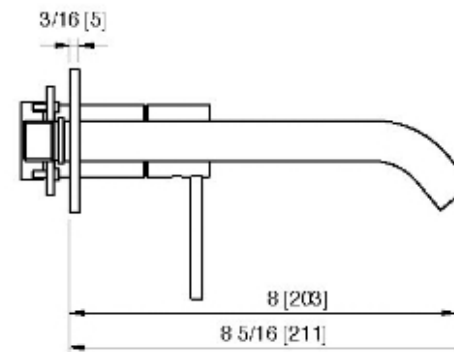

# 13A6\_\_02

Long wallmount lavatory faucet – Requires rough AA51A5ZZ01

FINISHES:

FROSTED INOX

RUBINETTERIE  
**treemme**  
*instruments for water*