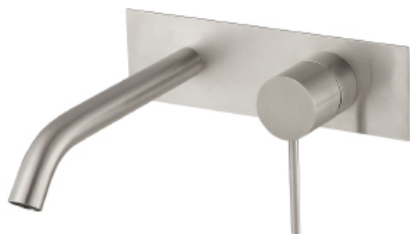

# 13A6\_\_02

Long wallmount lavatory faucet – Requires rough AA51A5ZZ01

FINISHES:

FROSTED INOX

RUBINETTERIE  
**treemme**  
*instruments for water*