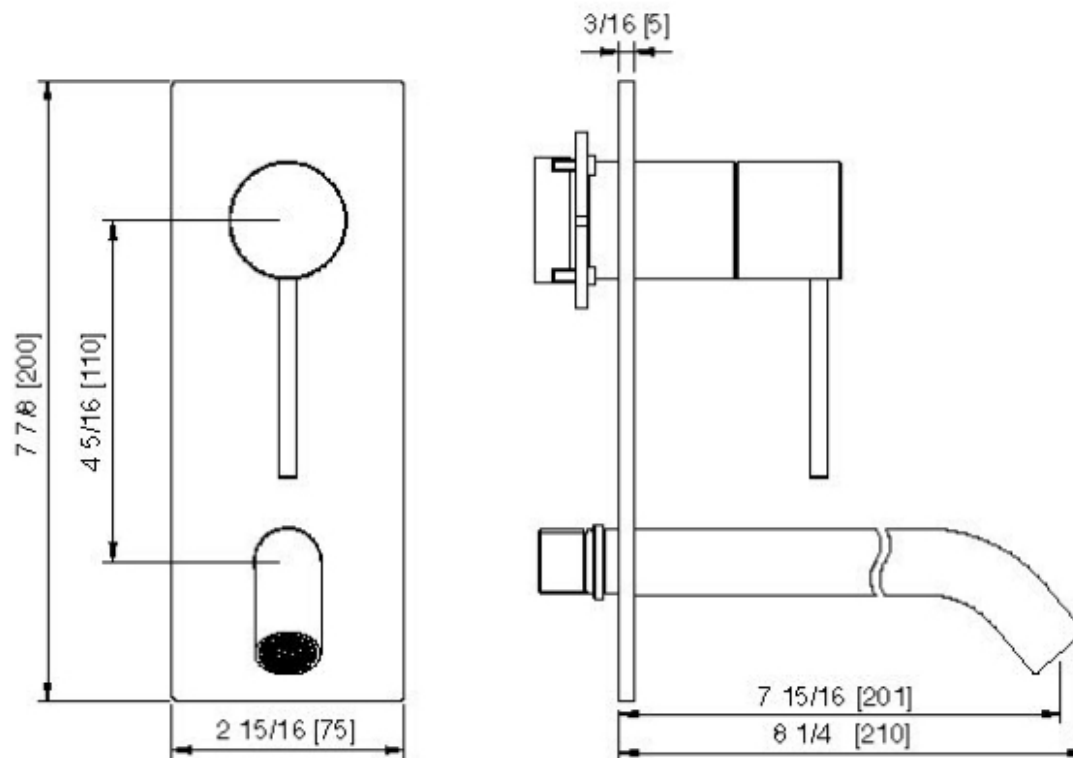

# 13B3\_01

Long wallmount lavatory faucet – Requires rough AA51A5ZZ01

FINISHES:

FROSTED INOX

RUBINETTERIE  
**treemme**  
*instruments for water*