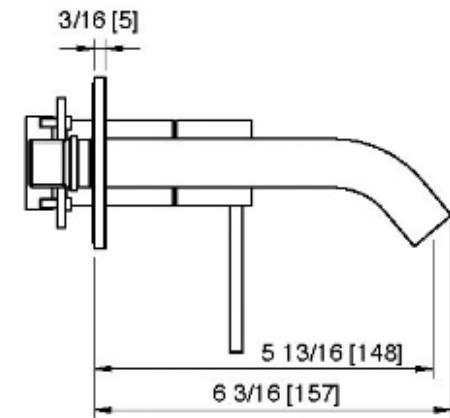

# 13C5\_\_02

Wallmount lavatory faucet – Requires rough AA51A5ZZ01

FINISHES:

FROSTED INOX

RUBINETTERIE  
**treemme**  
*instruments for water*