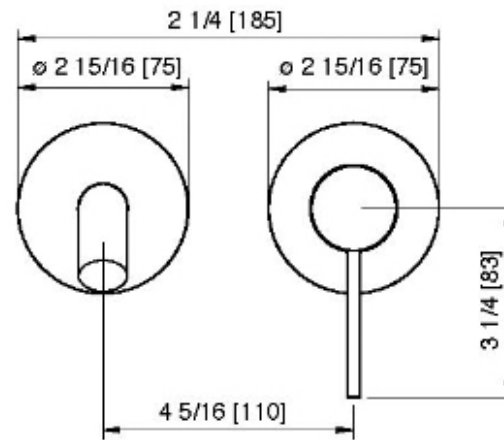

# 13C5\_\_02

Wallmount lavatory faucet – Requires rough AA51A5ZZ01

FINISHES:

FROSTED INOX

RUBINETTERIE  
**treemme**  
*instruments for water*