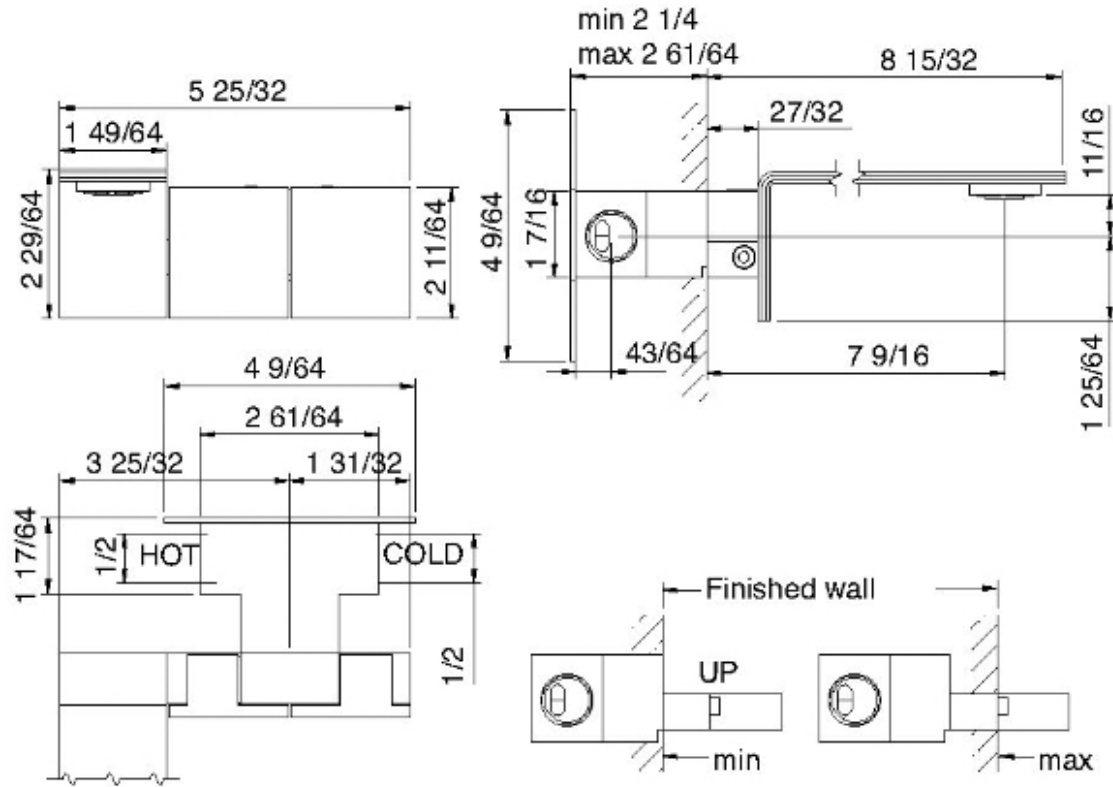

# 2551\_\_10

Wallmount lavatory faucet with two levers

FINISHES:

FROSTED INOX

**tremme** RUBINETTERIE  
*instruments for water*