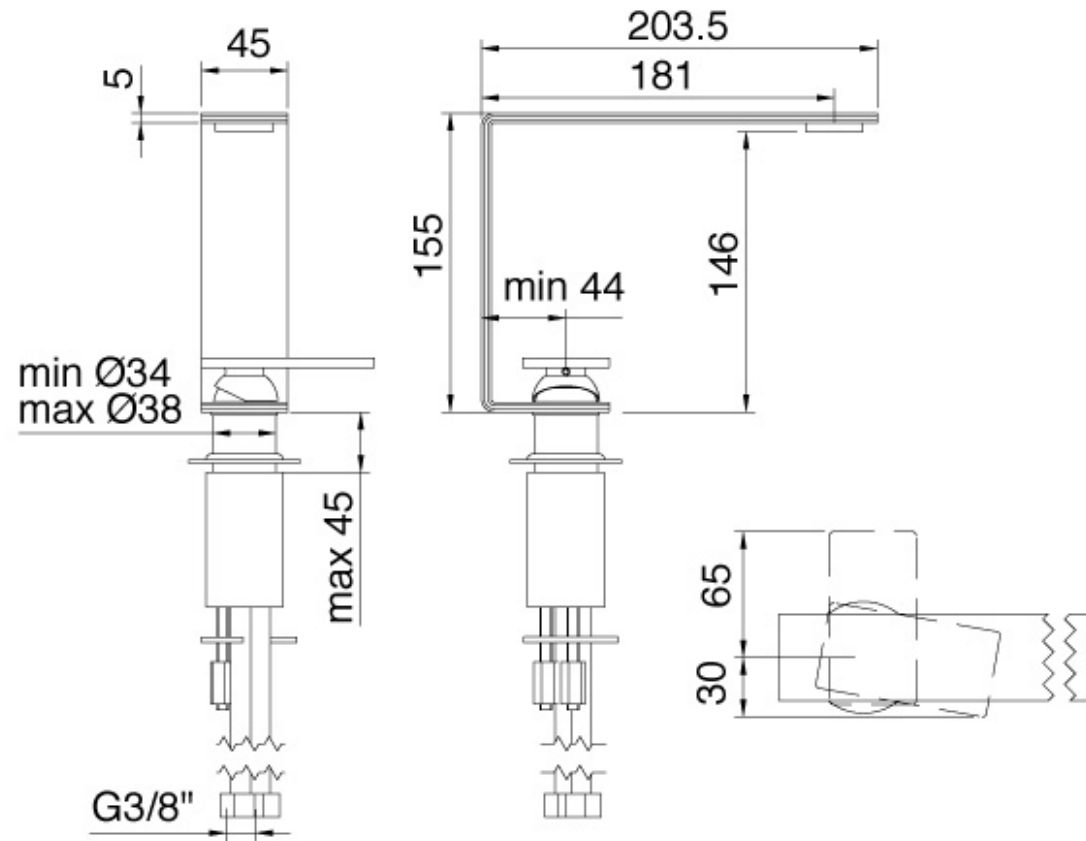

2811_5M

Single-hole lavatory faucet

FINISHES:

FROSTED INOX

RUBINETTERIE
treemme
instruments for water