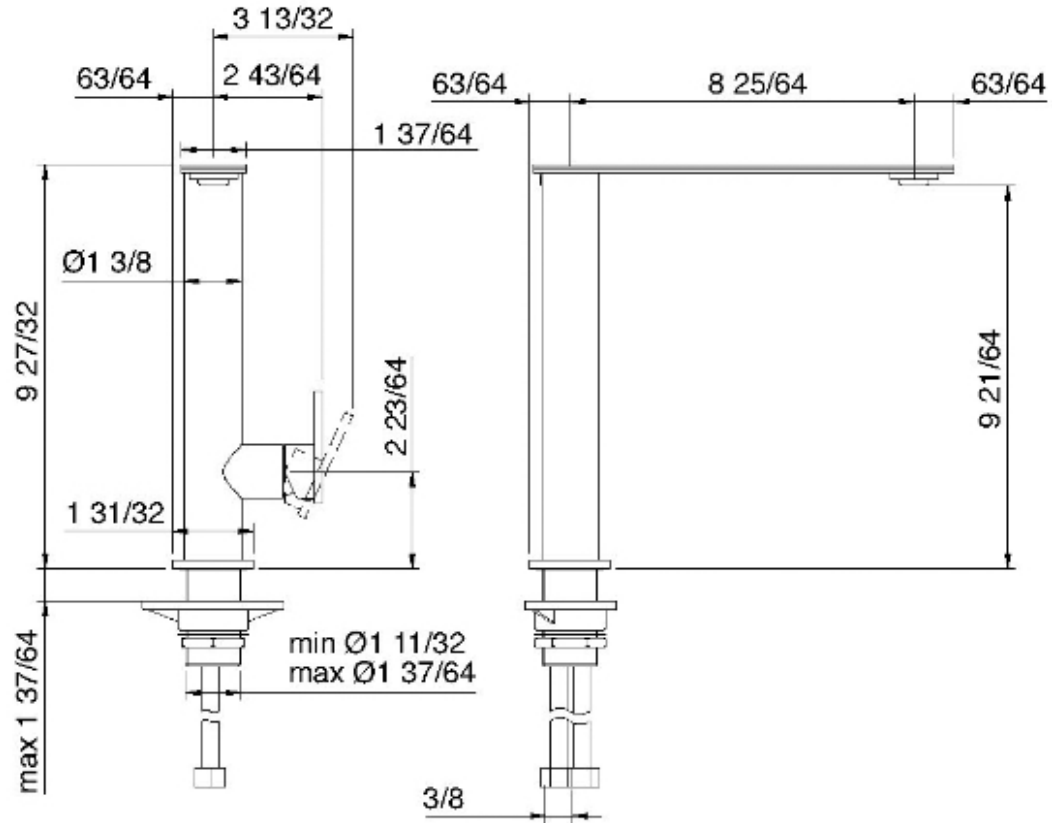

2831

Single stream mode bar & kitchen faucet

FINISHES:

FROSTED INOX

RUBINETTERIE
tremme
instruments for water