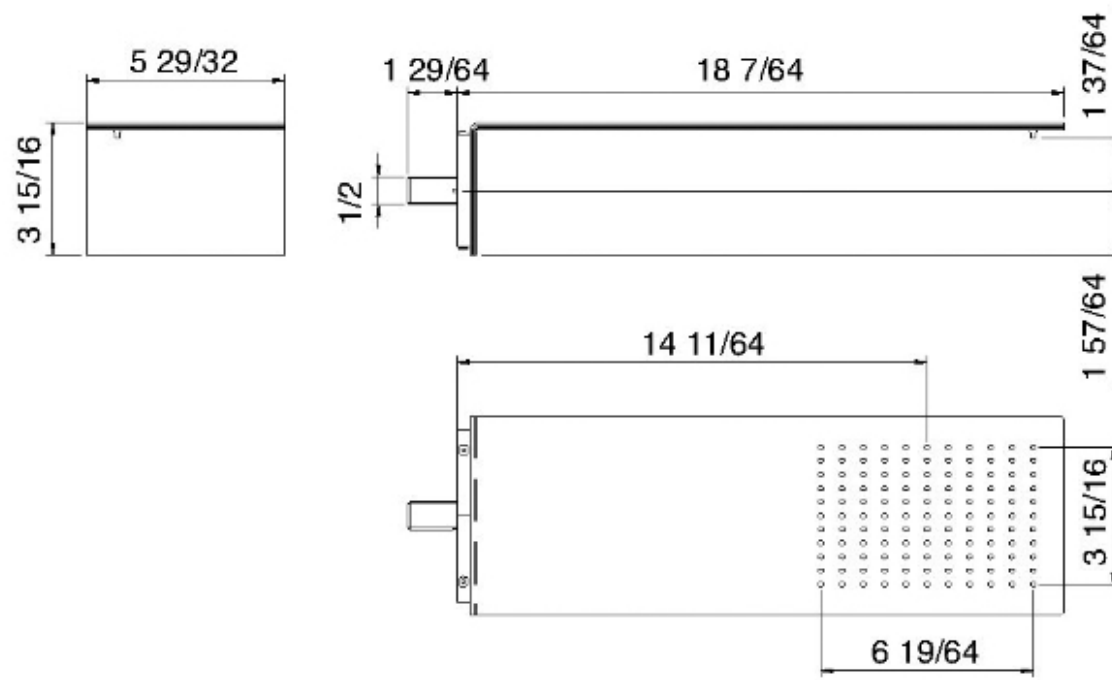

2847__01

Wallmount rain head

FINISHES:

FROSTED INOX

treeemme RUBINETTERIE
instruments for water