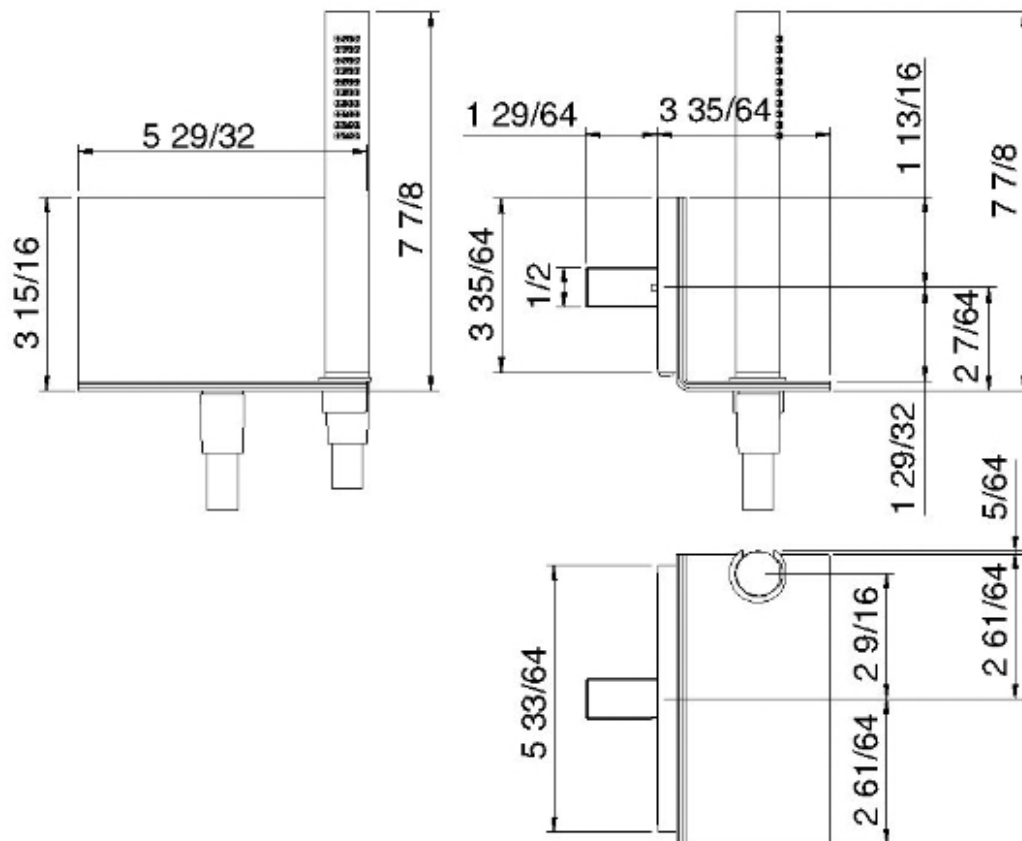

2847__72

Rectangular waterway with hook, round handshower and PVC hose

FINISHES:

FROSTED INOX

RUBINETTERIE
treemme
instruments for water