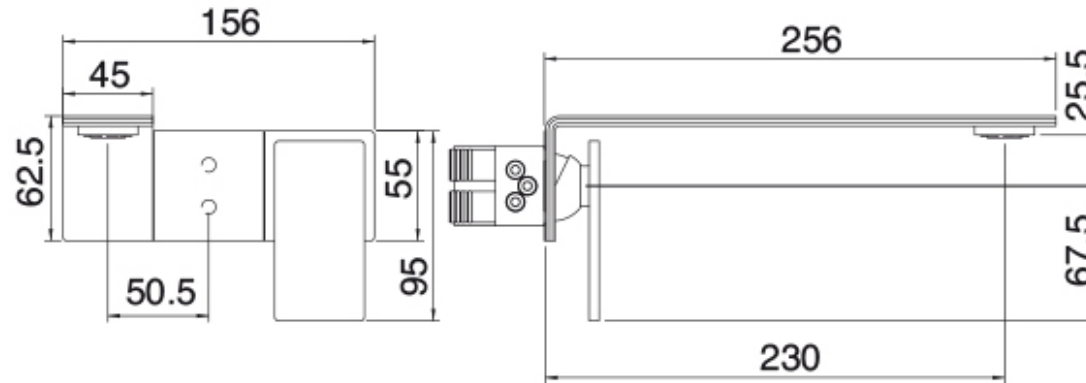

# 2852\_\_97

Long wallmount lavatory faucet

FINISHES:

FROSTED INOX

**tree**<sup>RUBINETTERIE</sup>**emme**  
*instruments for water*