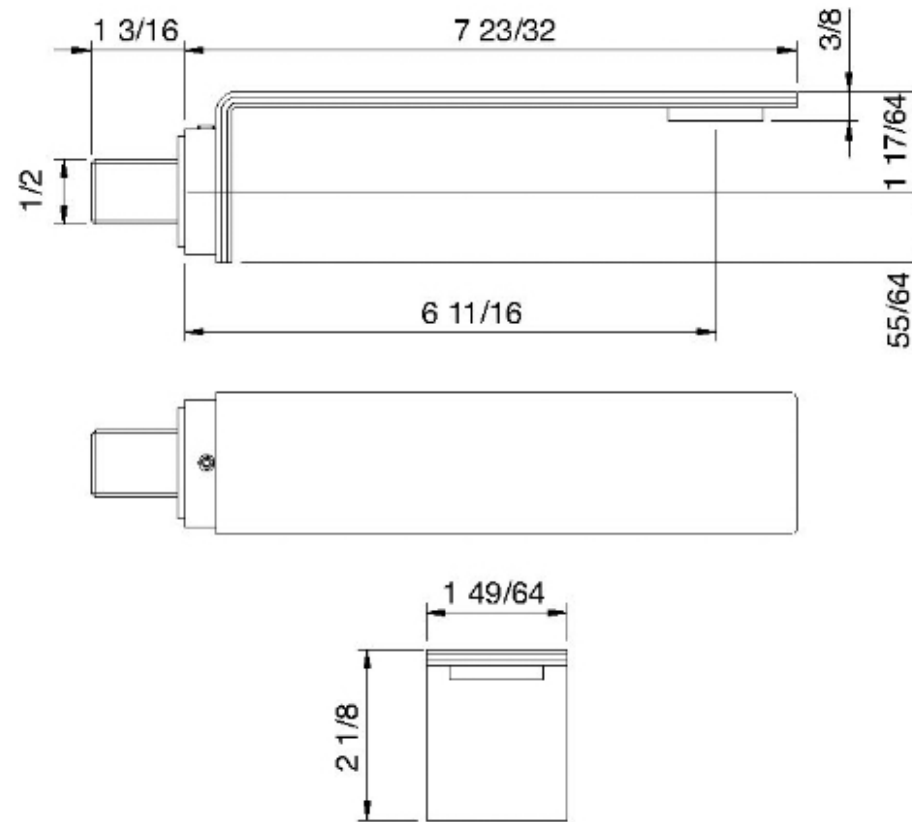

2863

Wallmount faucet spout

FINISHES:

FROSTED INOX

treeemme RUBINETTERIE
instruments for water