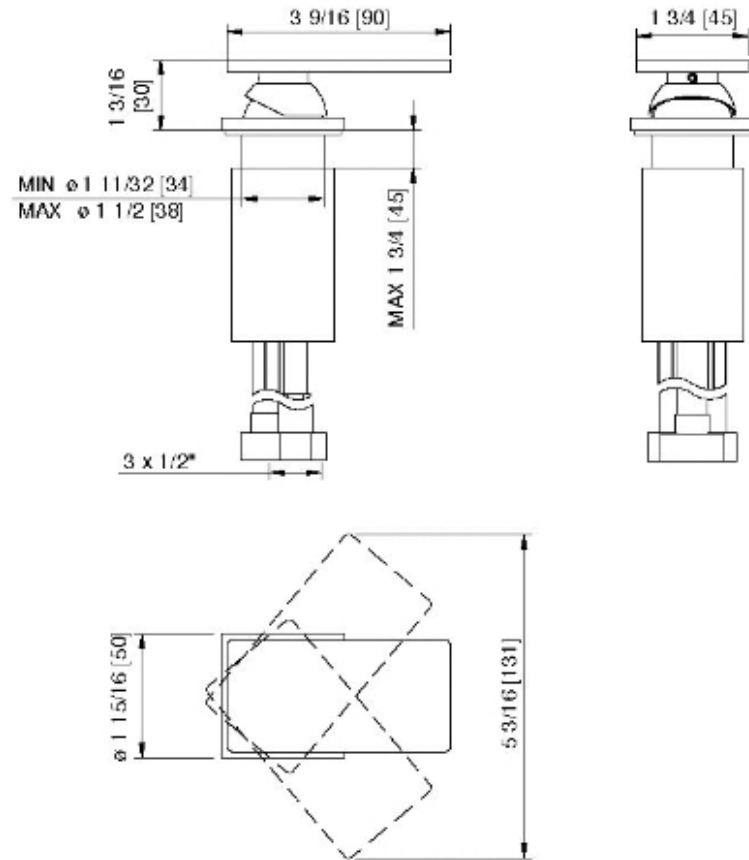

# 2865\_\_11

Single-lever deckmount control mixer for lavatory faucet

FINISHES:

FROSTED INOX

RUBINETTERIE  
**tremme**  
*instruments for water*