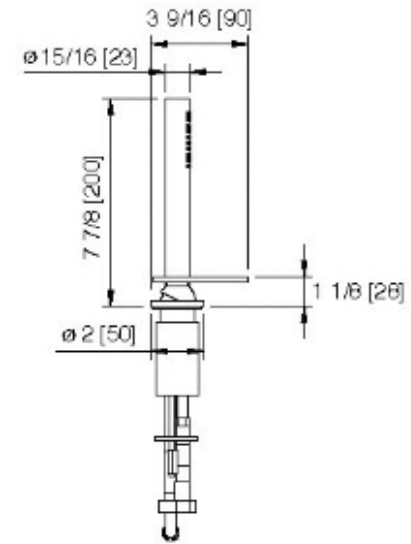

2869

3-piece deckmount handshower without spout

FINISHES:

FROSTED INOX

Recommended / Recommandé

RUBINETTERIE
treemme
instruments for water