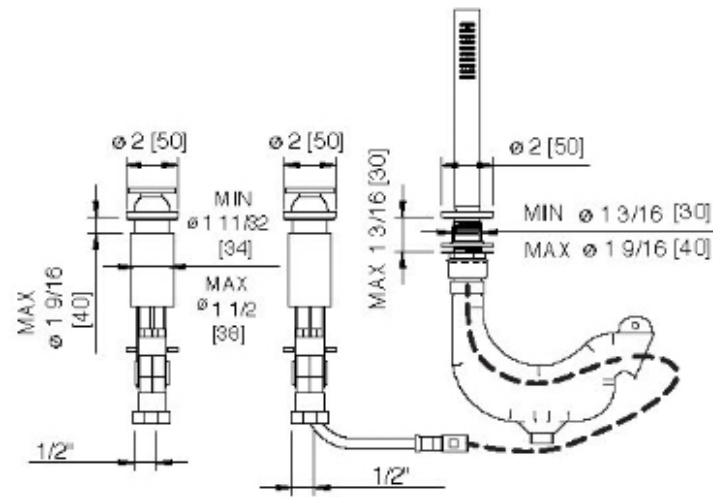

2869

3-piece deckmount handshower without spout

FINISHES:

FROSTED INOX

Recommended / Recommandé

RUBINETTERIE
treemme
instruments for water