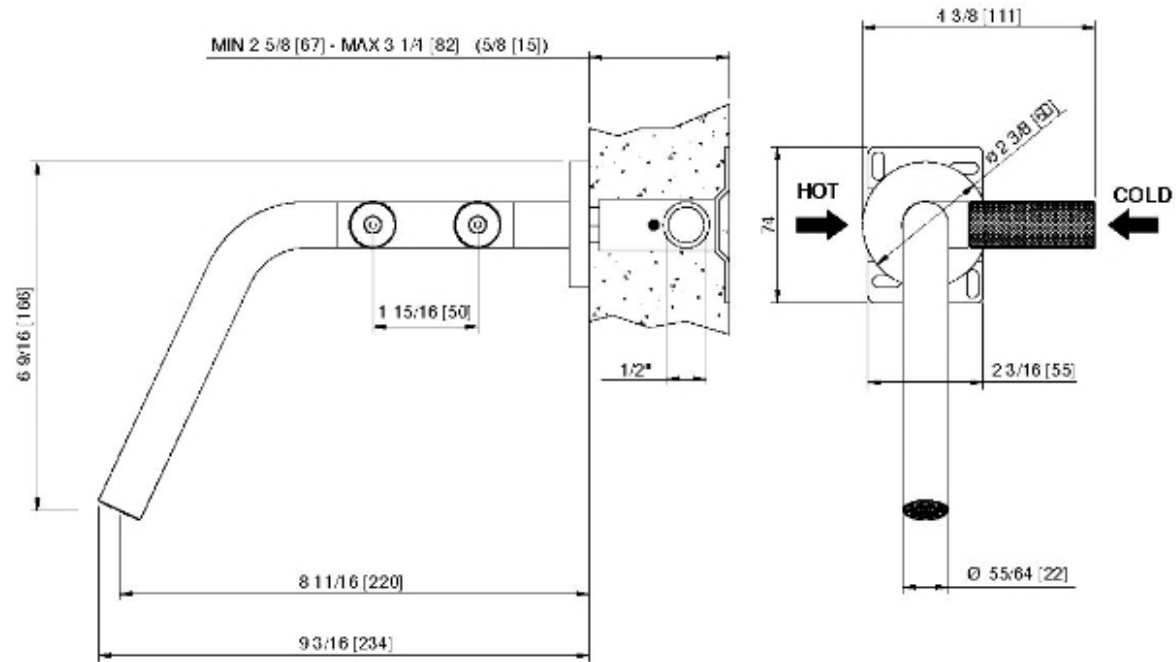

# 3051\_\_03

Wallmount lavatory faucet with two handles

FINISHES:

FROSTED INOX

RUBINETTERIE  
**tremme**  
*instruments for water*