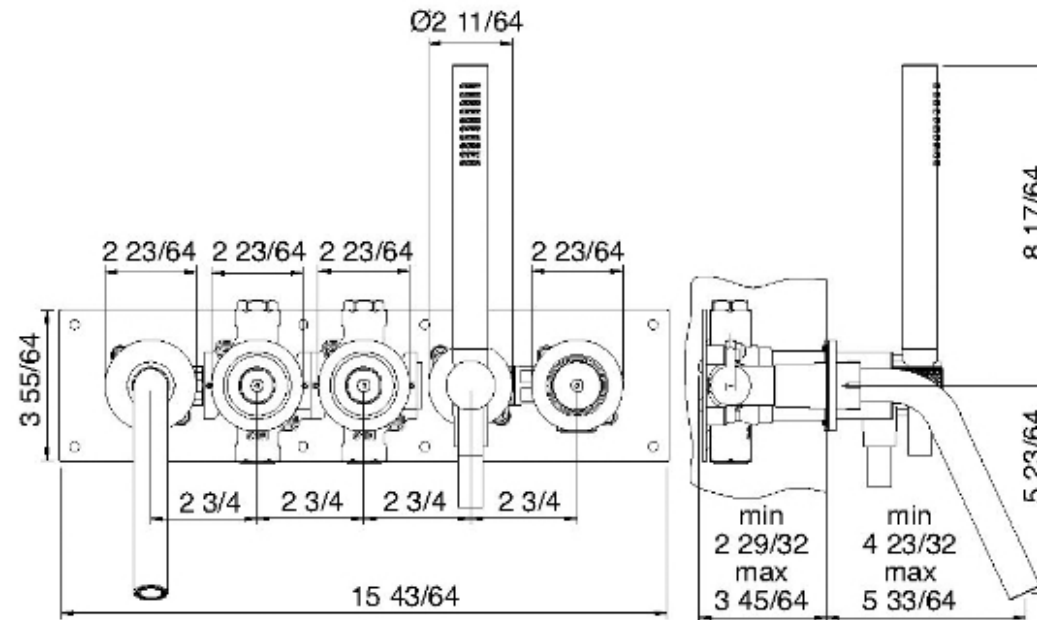

6005__51

Wallmount tub filler with handshower

FINISHES:

FROSTED INOX

treeemme RUBINETTERIE
instruments for water