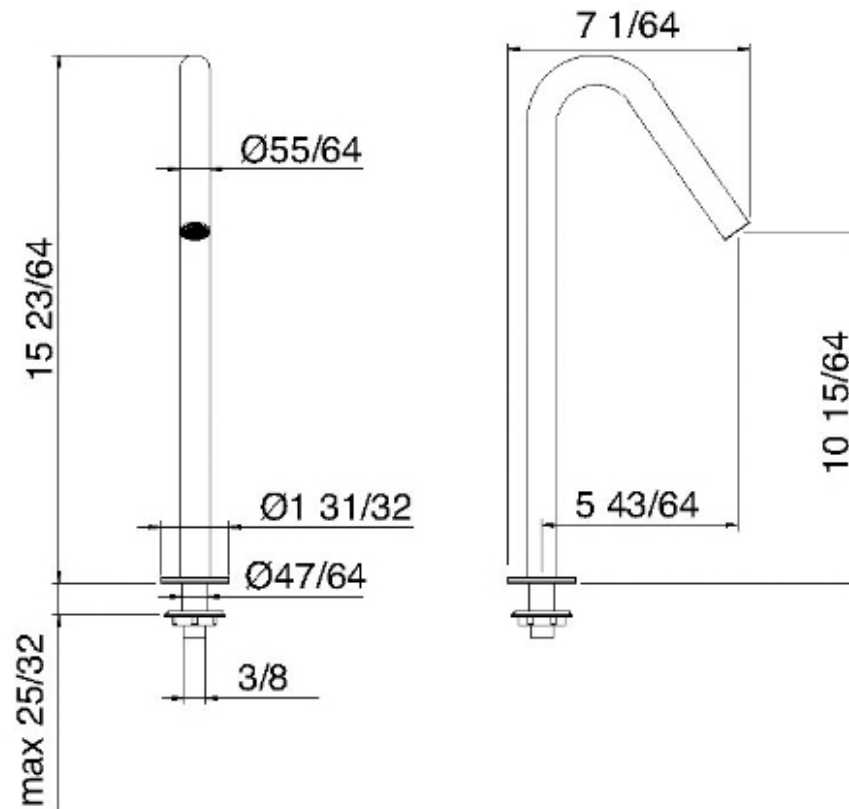

6016__01

Lavatory faucet spout

FINISHES:

FROSTED INOX

treeemme RUBINETTERIE
instruments for water