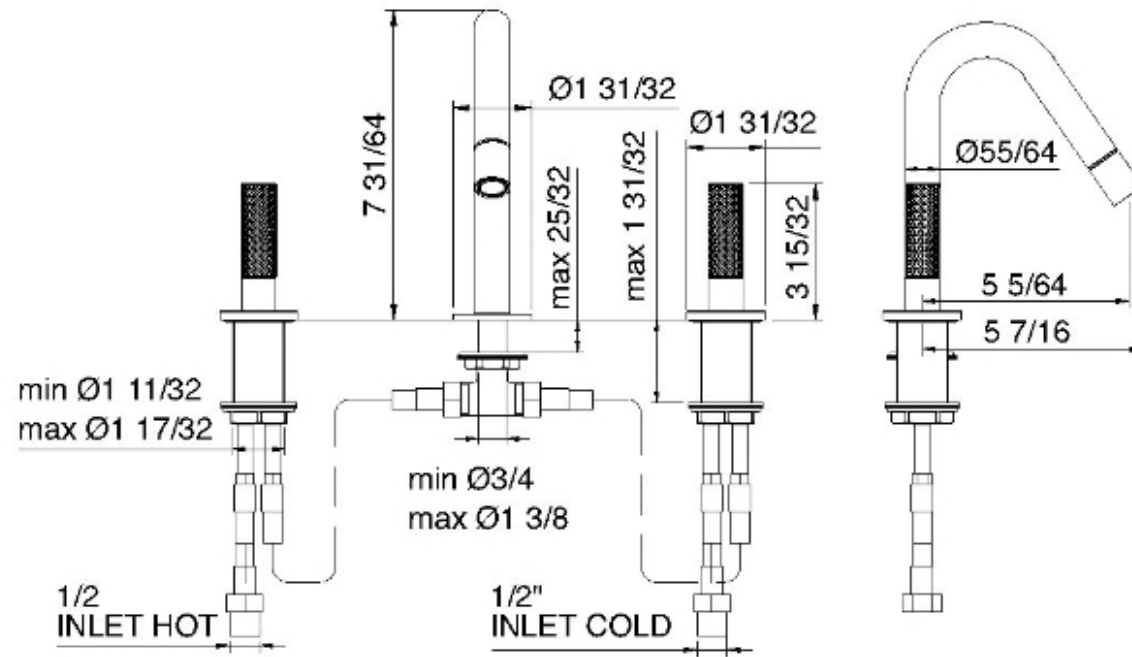

6020

3-hole bidet set with swivel spray

FINISHES:

FROSTED INOX

RUBINETTERIE
treemme
instruments for water