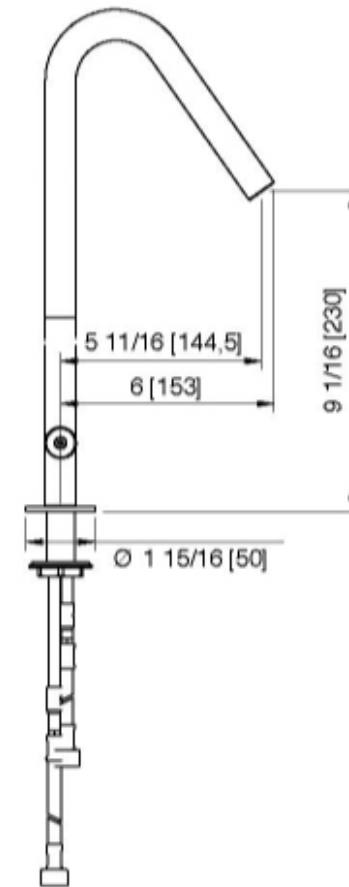

6031

Single stream mode bar & kitchen faucet with two handles

FINISHES:

FROSTED INOX

RUBINETTERIE
treemme
instruments for water