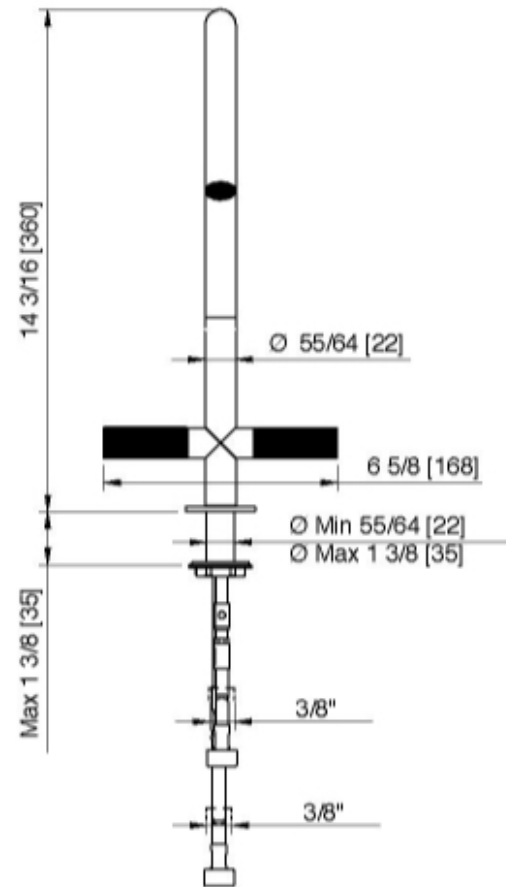

6031

Single stream mode bar & kitchen faucet with two handles

FINISHES:

FROSTED INOX

RUBINETTERIE
treemme
instruments for water