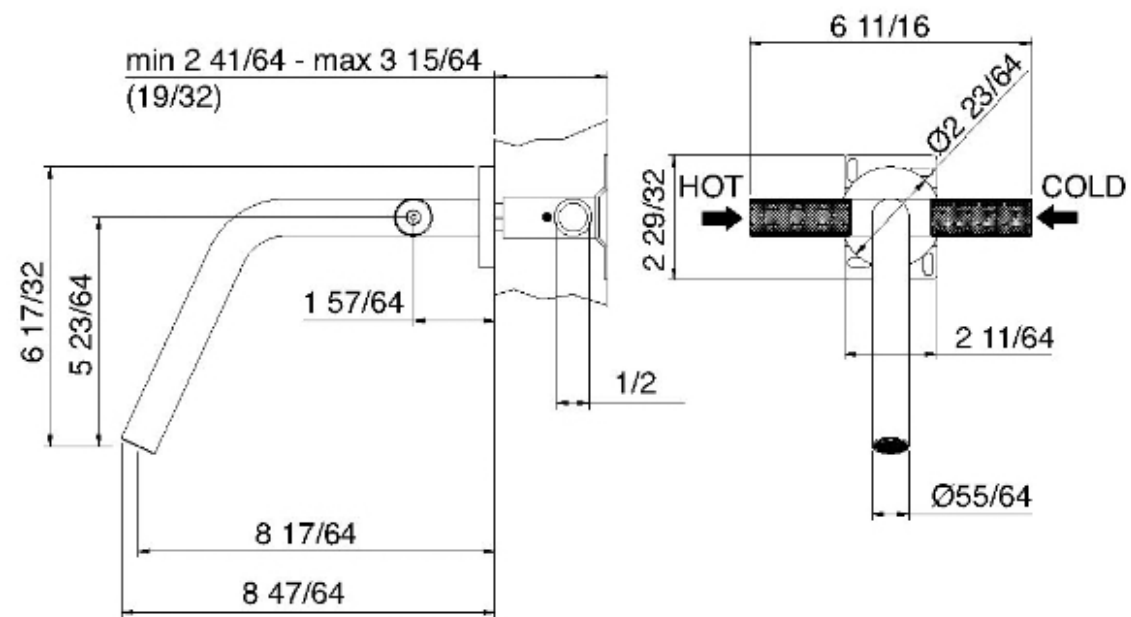

6052__03

Wallmount lavatory faucet with two handles

FINISHES:

FROSTED INOX

RUBINETTERIE
tremme
instruments for water