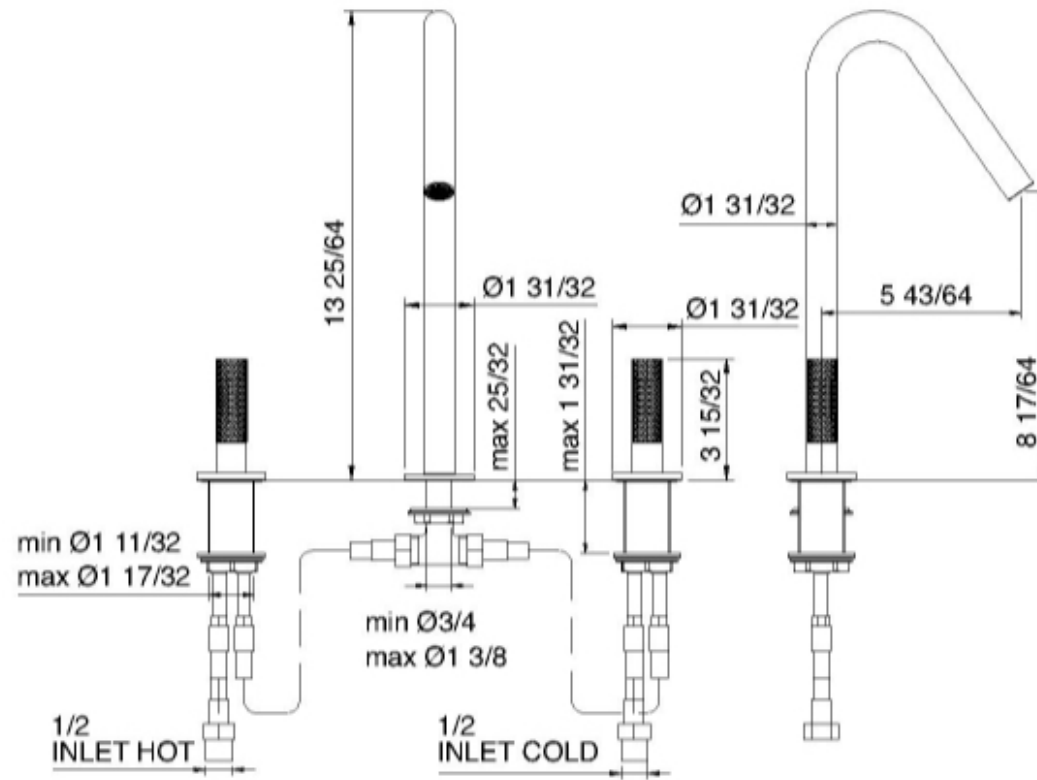

6054

Medium widespread lavatory faucet

FINISHES:

FROSTED INOX

RUBINETTERIE
treemme
instruments for water