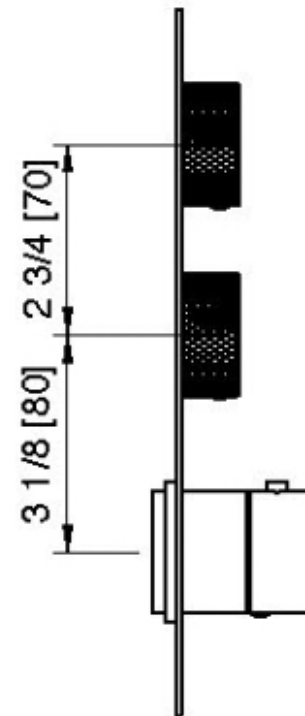

6086__35

FINISHES:

FROSTED INOX

tree^{RUBINETTERIE}**emme**
instruments for water