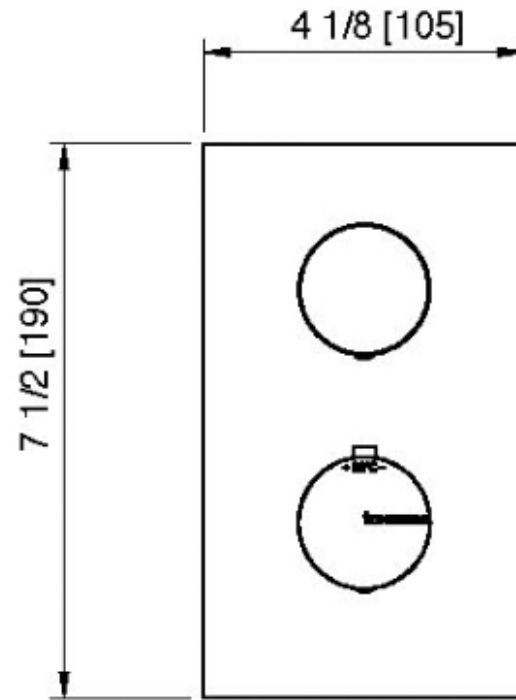

6087__35

Square trim set with knurled shut-off handle

FINISHES:

FROSTED INOX

RUBINETTERIE
tremme
instruments for water