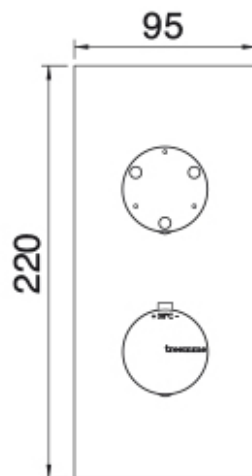

# 8A72\_\_03

Square trim set with round handles

FINISHES:

FROSTED INOX

**tree**<sup>RUBINETTERIE</sup>**mme**  
*instruments for water*