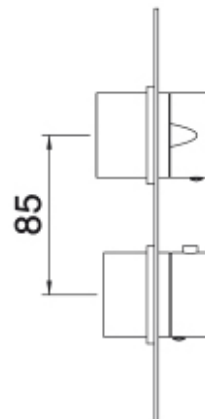

# 8A72\_\_03

Square trim set with round handles

FINISHES:

FROSTED INOX

**tree**<sup>RUBINETTERIE</sup>**mme**  
*instruments for water*