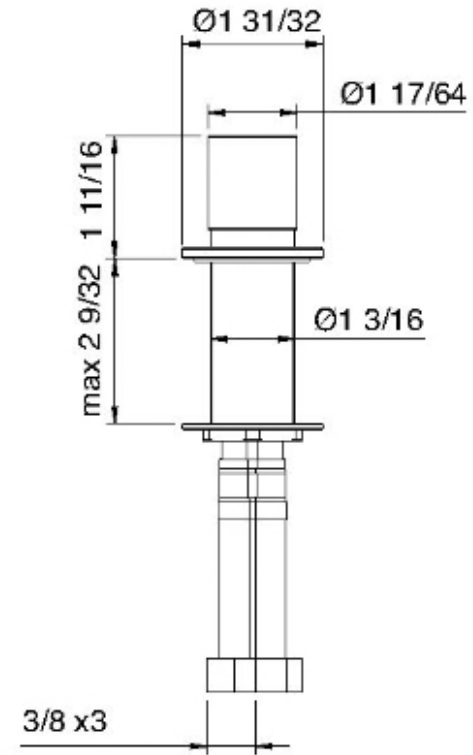

# AA6006\_\_04

Single-handle deckmount control mixer for lavatory faucet

FINISHES:

FROSTED INOX

**treemme** RUBINETTERIE  
*instruments for water*