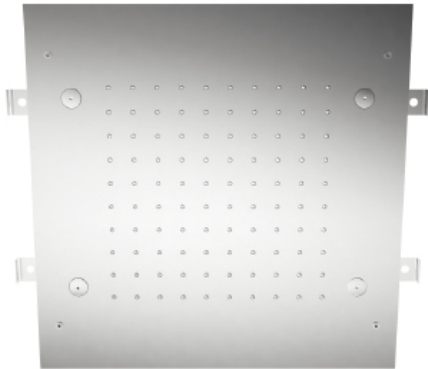

RTBR304

16" x 16" recessed rain head and mist

FINISHES:

FROSTED INOX

tree^{RUBINETTERIE}**emme**
instruments for water