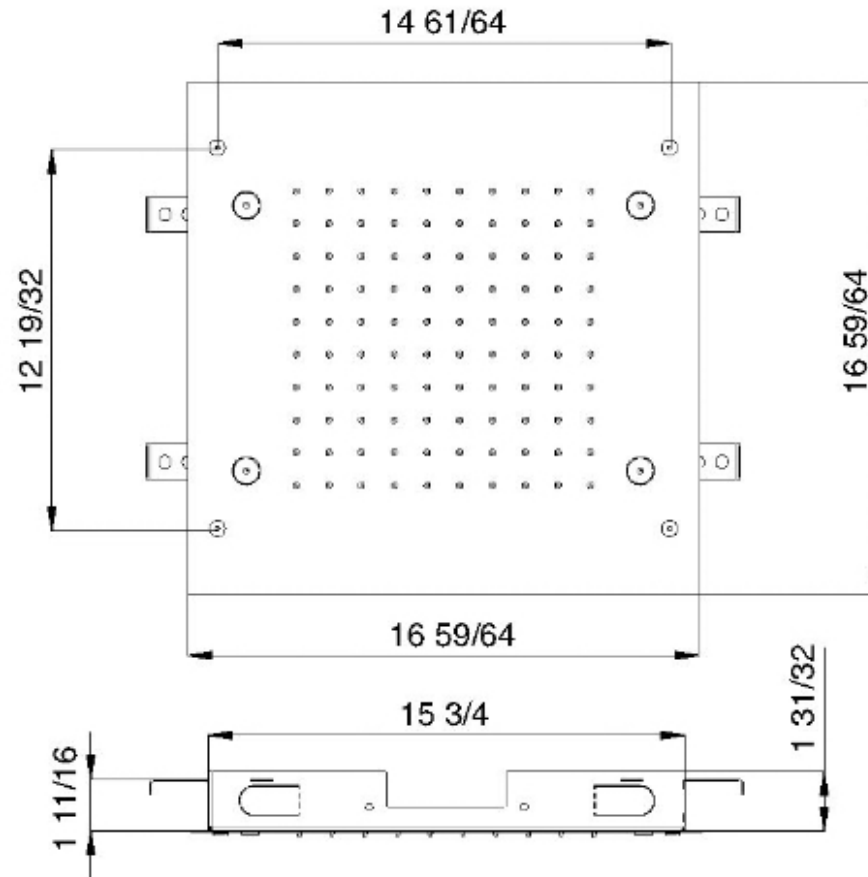

RTBR304

16" x 16" recessed rain head and mist

FINISHES:

FROSTED INOX

tree^{RUBINETTERIE}**emme**
instruments for water