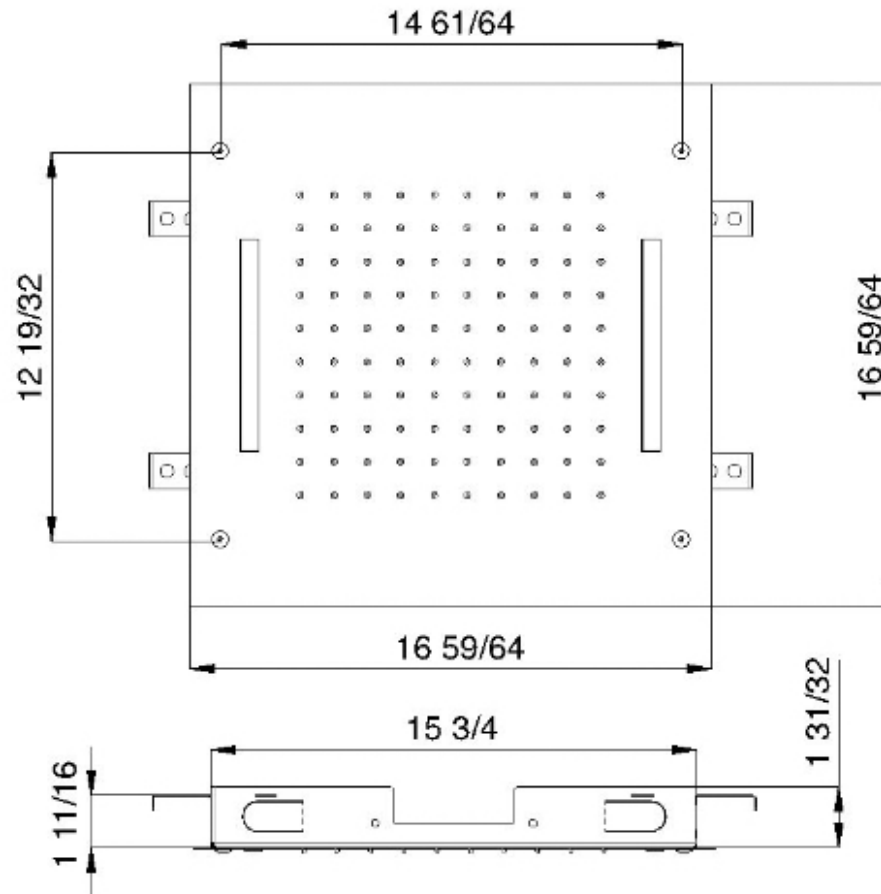

# RTBR306

16" x 16" recessed rain head and chromatherapy

FINISHES:

FROSTED INOX

RUBINETTERIE  
**tremme**  
*instruments for water*