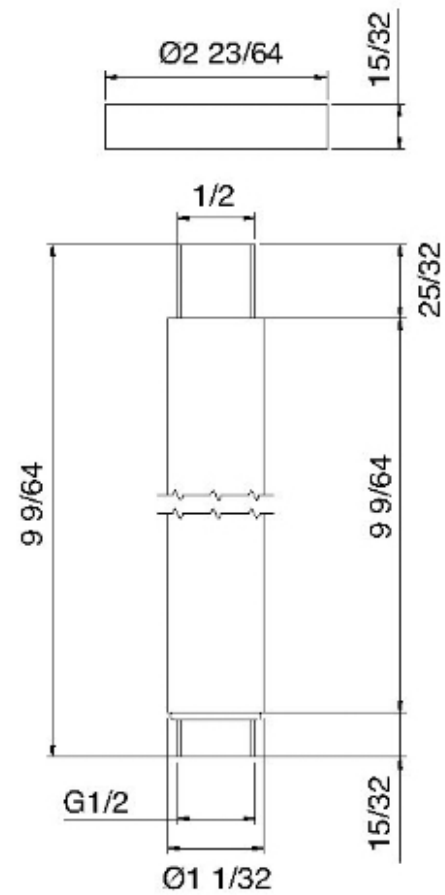

# RTBR340

8" round ceiling drop

FINISHES:

FROSTED INOX

**treeemme** RUBINETTERIE  
*instruments for water*