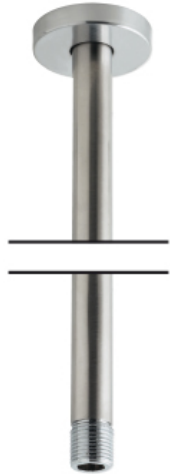

RTBR342

20" round ceiling drop

FINISHES:

FROSTED INOX

treeemme RUBINETTERIE
instruments for water