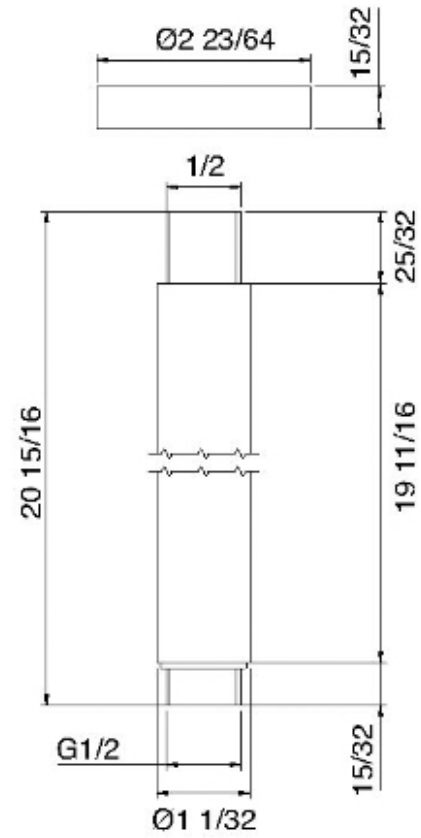

RTBR342

20" round ceiling drop

FINISHES:

FROSTED INOX

treeemme RUBINETTERIE
instruments for water