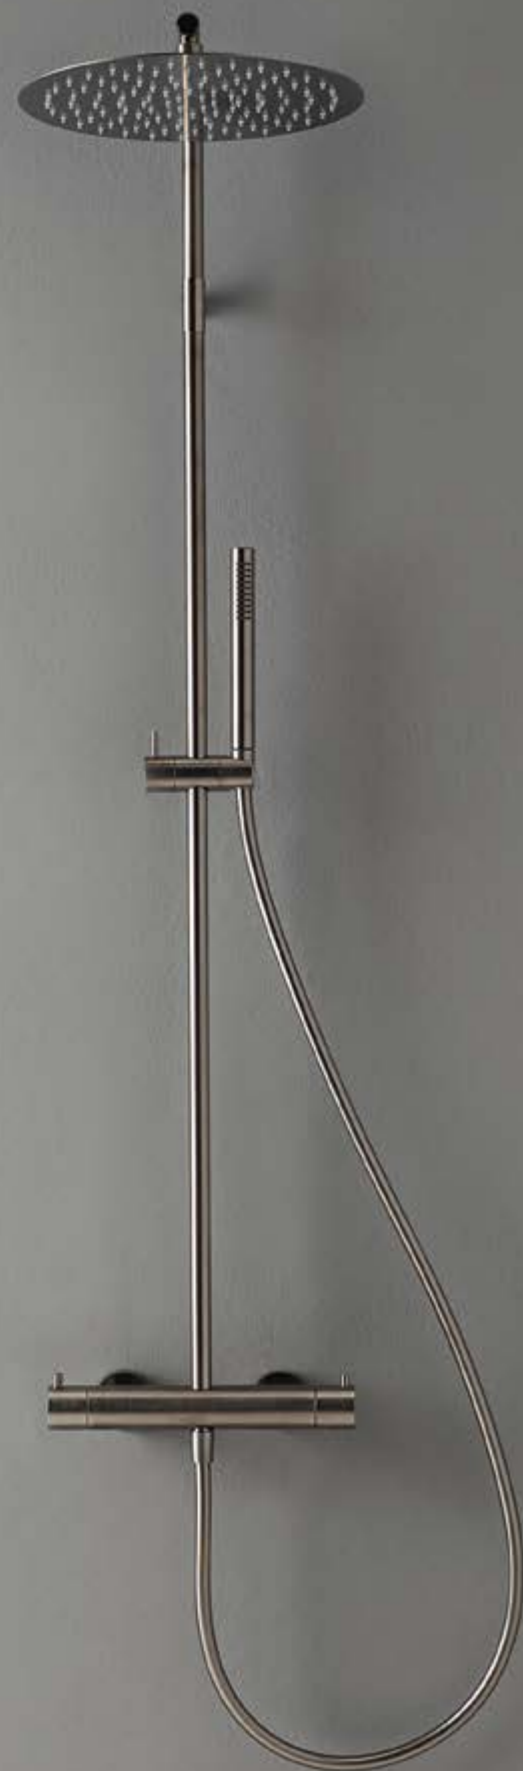

SHOWERS

IS AISI 316/L

RUBINETTERIE
treemme

SHOWERS

_ Design by Treemme

PROFESSIONAL SHOWER TO REDISCOVER AND LEAVE THE BENEFITS OF WATER. AN EXTRAORDINARY EXPERIENCE, IMMersed IN AN ARCHITECTURE OF ENVELOPING WATER. INTENSITY AND EFFECTS INSPIRED BY WATER AND TAMED BY TECHNOLOGY THAT PERFECTS OUR MOST IMPORTANT RESOURCE.

2
S I

IT RTBR 389 IS

IT RTBR 387 IS

IT RTBR 389 IS + RWIT 6064 IS 35 + RWIT 2847 IS 71

A SIMPLE FOLD MAKES IT SO INTERESTING AND GIVES LIFE TO A SHEET
OF STAINLESS STEEL, LEAVING A FORESEE AND IMAGINING THE WORLD
HIDDEN BY THE CEILING

UNA SEMPLICE PIEGA RENDE INTERESSANTE E DA VITA A UN FOGLIO DI
ACCIAIO INOX, LASCIANDO INTRAVEDERE E IMMAGINARE IL MONDO NA-
SCOSTO DAL SOFFITTO

13
S I

IT RTBR 381 IS

RWIT 13C3 IS 02 + IT RTBR 381 IS
+ RWIT 1347 IS 04 + IT RTGA 142 IS