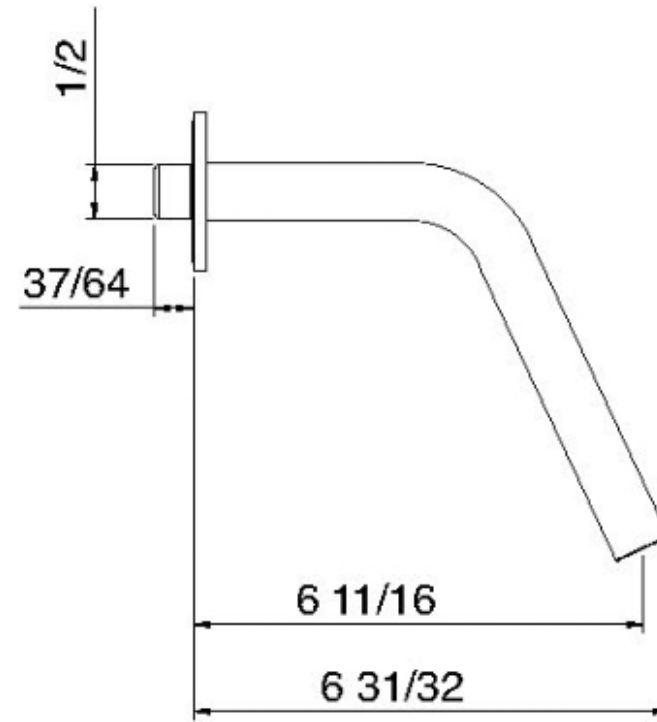

1163

Bec de robinet de lavabo mural

FINISHES:

FROSTED INOX

treemme RUBINETTERIE
instruments for water