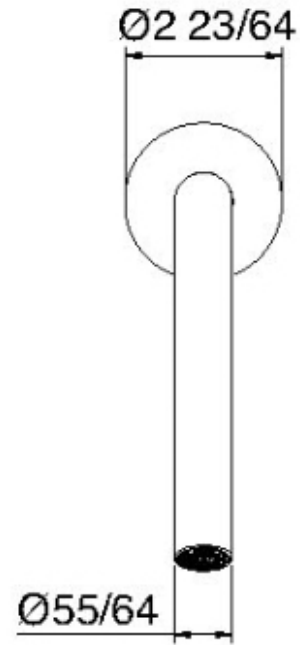

1163

Bec de robinet de lavabo mural

FINISHES:

FROSTED INOX

treemme RUBINETTERIE
instruments for water