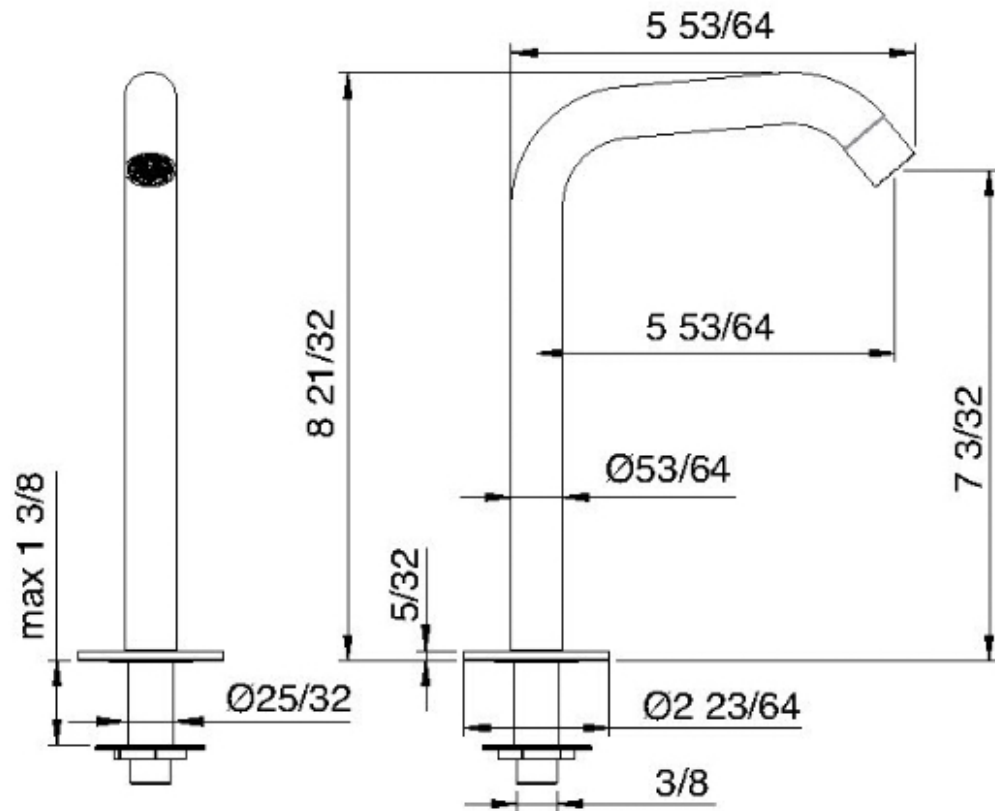

1310__20

Bec de robinet de lavabo moyen

FINISHES:

FROSTED INOX

treeemme RUBINETTERIE
instruments for water