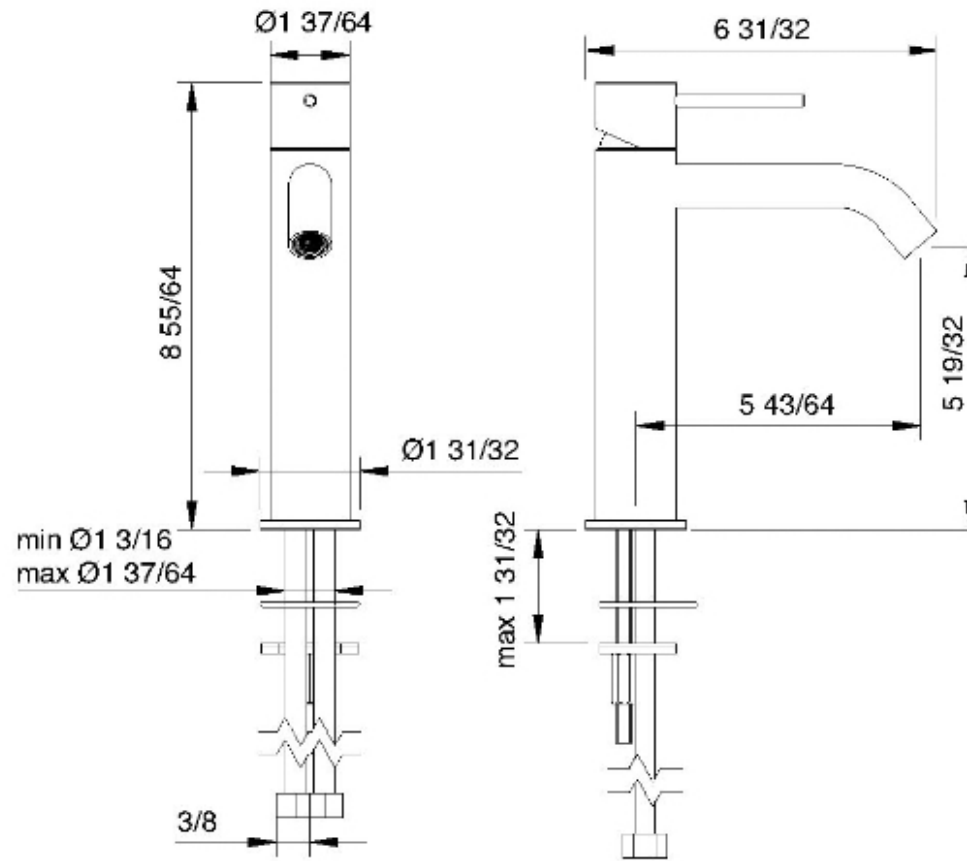

1327

Robinet de lavabo monotrou moyen

FINISHES:

FROSTED INOX

RUBINETTERIE
treemme
instruments for water