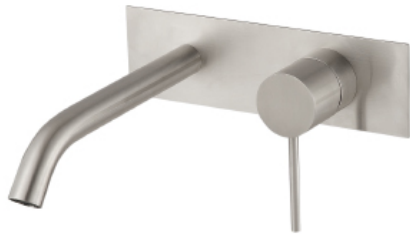

# 13A6\_\_02

Robinet de lavabo mural long – Brut AA51A5ZZ01 requis

FINISHES:

FROSTED INOX

RUBINETTERIE  
**treemme**  
*instruments for water*