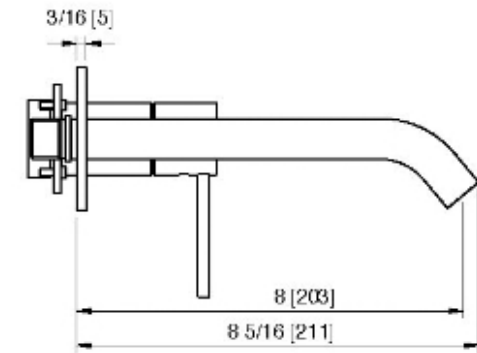

# 13A6\_\_02

Robinet de lavabo mural long – Brut AA51A5ZZ01 requis

FINISHES:

FROSTED INOX

RUBINETTERIE  
**treemme**  
*instruments for water*