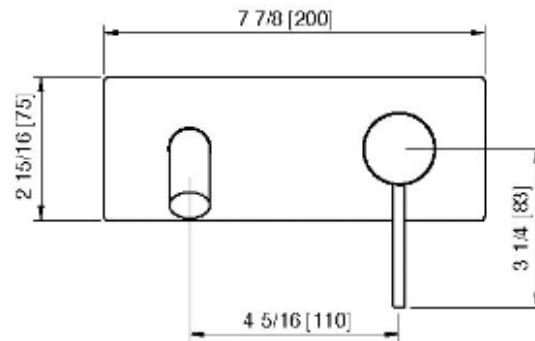

# 13A6\_\_02

Robinet de lavabo mural long – Brut AA51A5ZZ01 requis

FINISHES:

FROSTED INOX

RUBINETTERIE  
**treemme**  
*instruments for water*