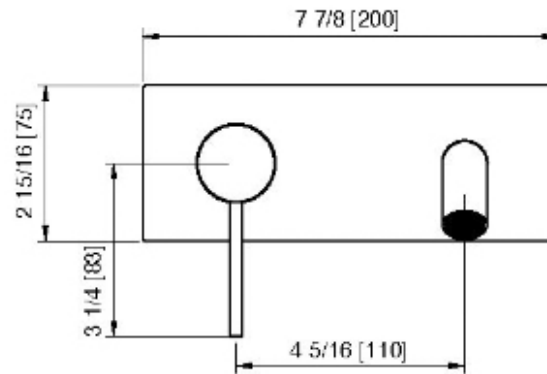

13A7__02

Robinet de lavabo mural – Brut AA51A5ZZ01 requis

FINISHES:

FROSTED INOX

treemme RUBINETTERIE
instruments for water