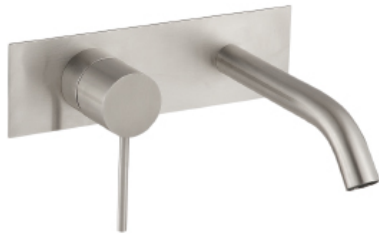

13A7__02

Robinet de lavabo mural – Brut AA51A5ZZ01 requis

FINISHES:

FROSTED INOX

treemme RUBINETTERIE
instruments for water