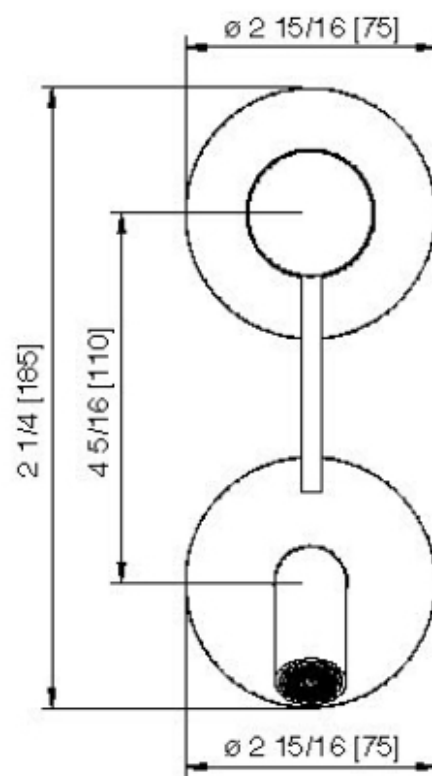

13D2__01

Robinet de lavabo mural – Brut AA51A5ZZ01 requis

FINISHES:

FROSTED INOX

treemme RUBINETTERIE
instruments for water