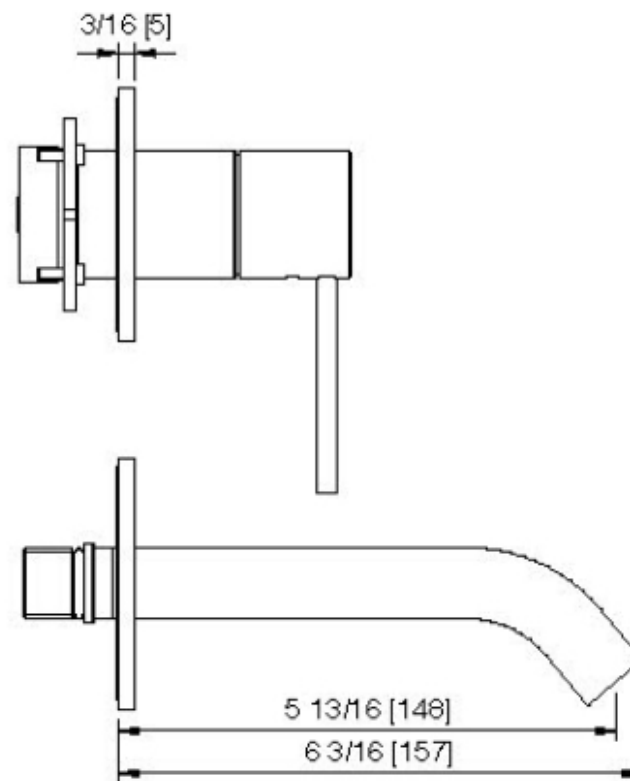

13D2__01

Robinet de lavabo mural – Brut AA51A5ZZ01 requis

FINISHES:

FROSTED INOX

treemme RUBINETTERIE
instruments for water