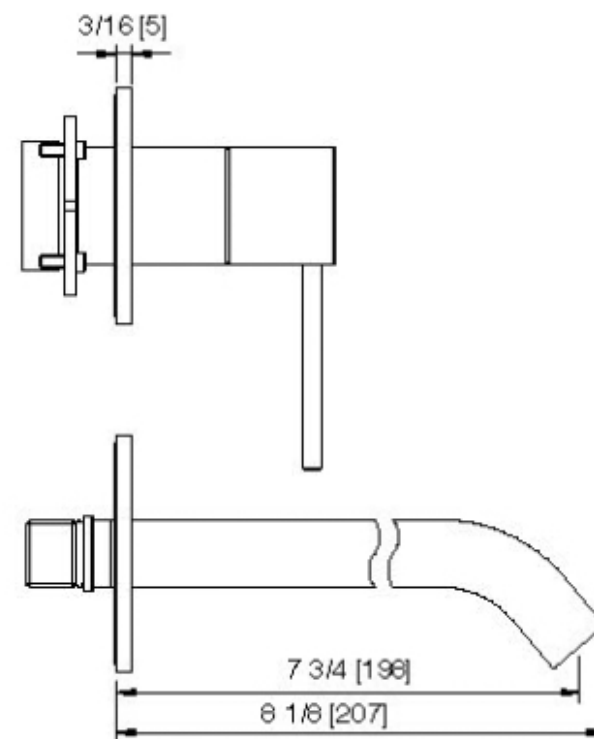

13D3__01

Robinet de lavabo mural long – Brut AA51A5ZZ01 requis

FINISHES:

FROSTED INOX

RUBINETTERIE
treemme
instruments for water