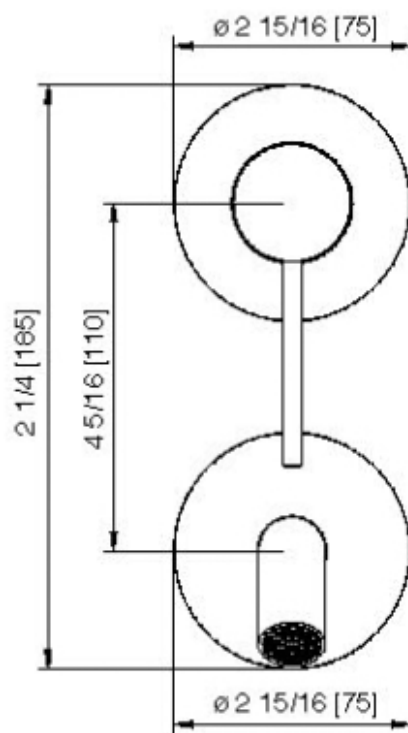

13D3__01

Robinet de lavabo mural long – Brut AA51A5ZZ01 requis

FINISHES:

FROSTED INOX

RUBINETTERIE
treemme
instruments for water