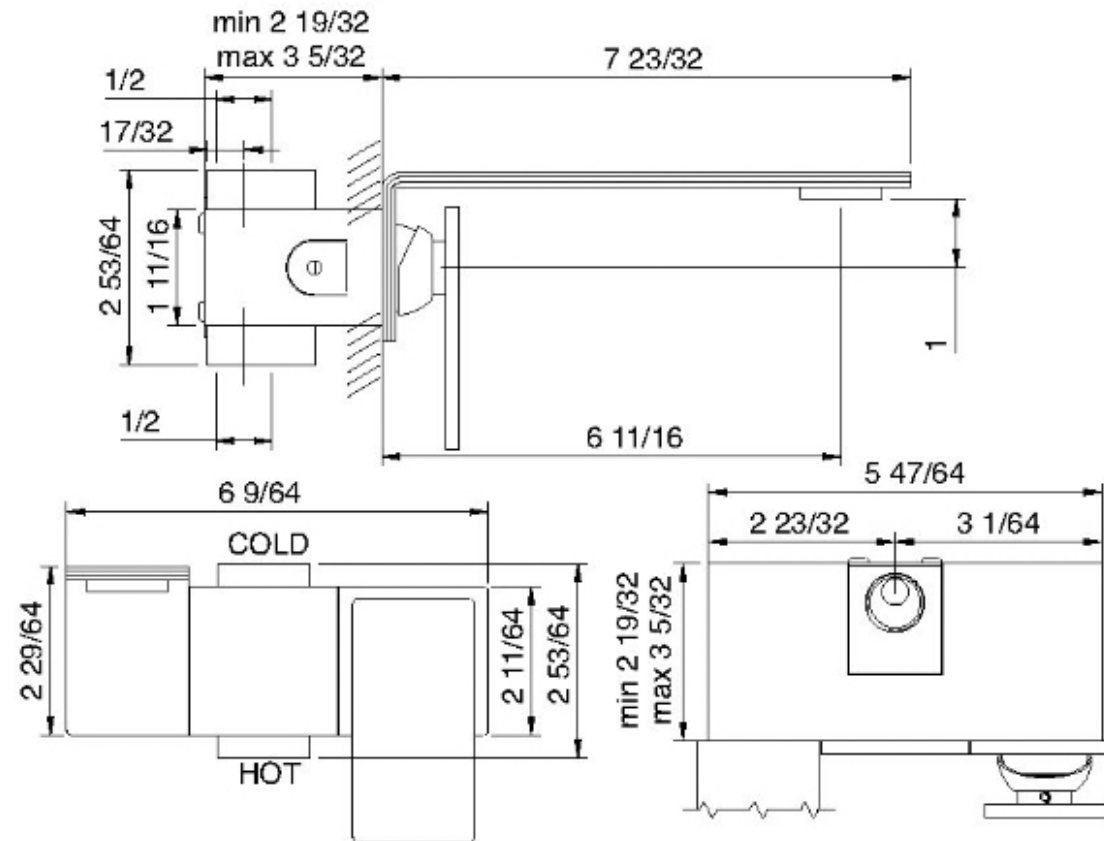

# 2851\_\_97

Robinet de lavabo mural

FINISHES:

FROSTED INOX

**treeemme** RUBINETTERIE  
*instruments for water*