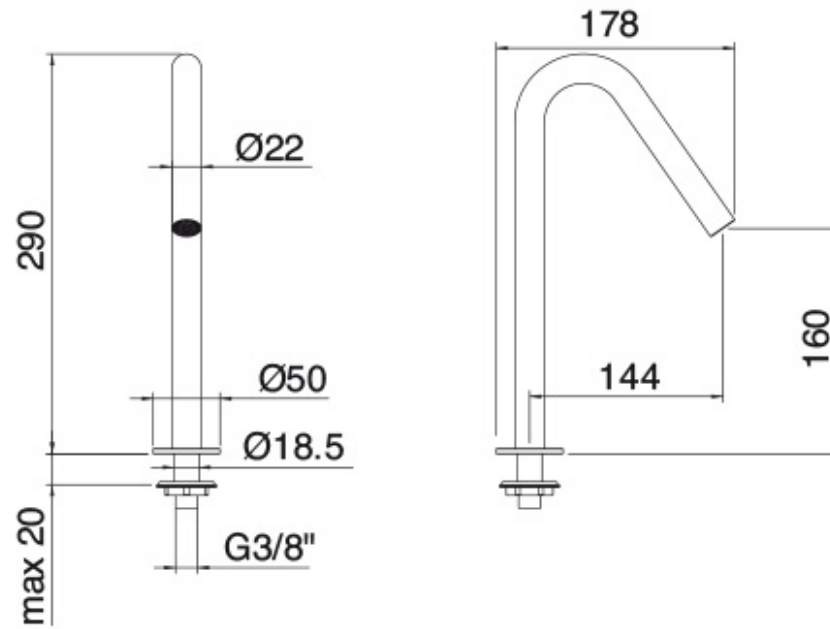

6011_01

Bec de robinet de lavabo

FINISHES:

FROSTED INOX

tree^{RUBINETTERIE}**emme**
instruments for water