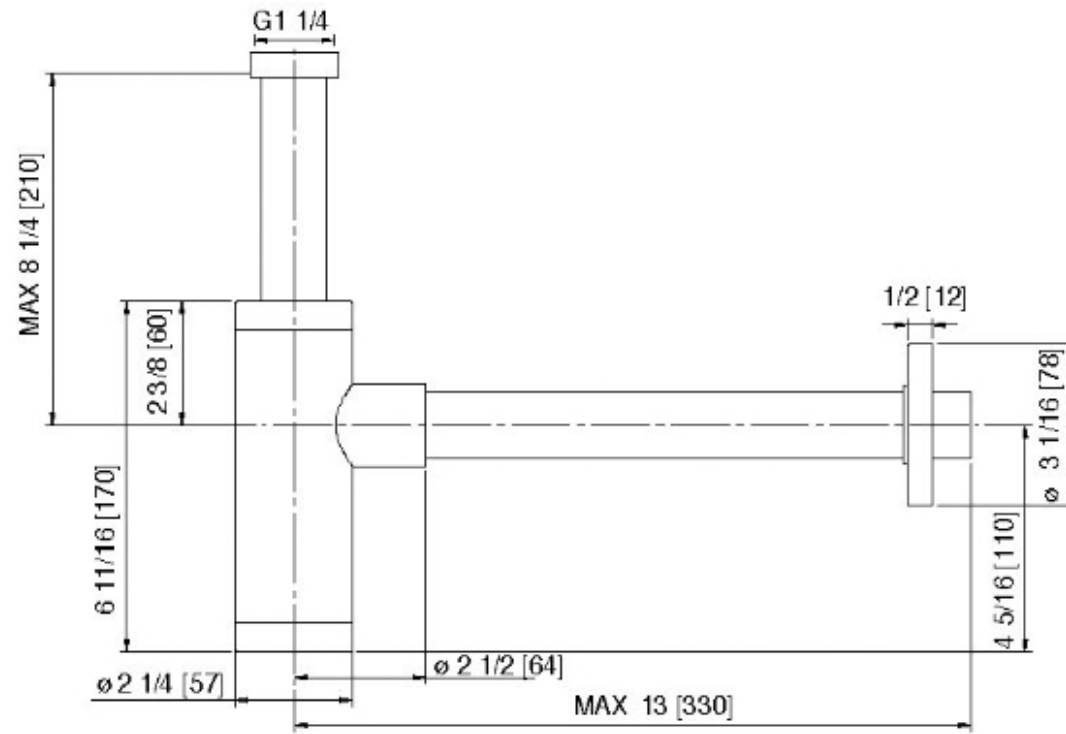

RTSF116

Syphon rond

FINISHES:

FROSTED INOX

RUBINETTERIE
treemme
instruments for water