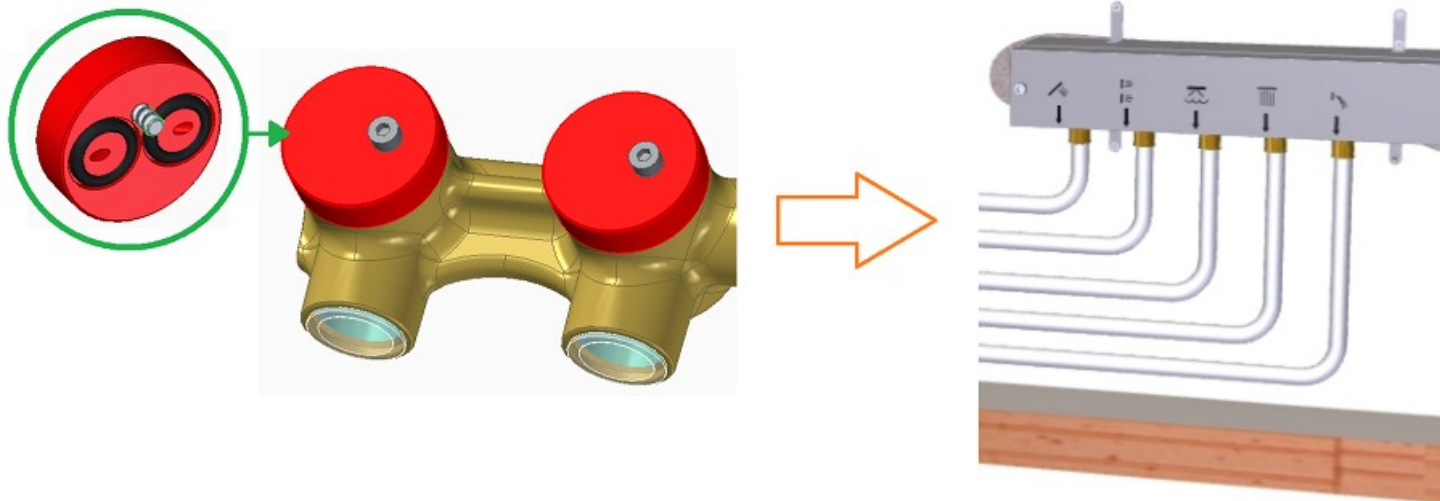

TESTING INLETS

TESTING OULETS

IMIS00295

WATT

RUBINETTERIE
tremme
instruments for water